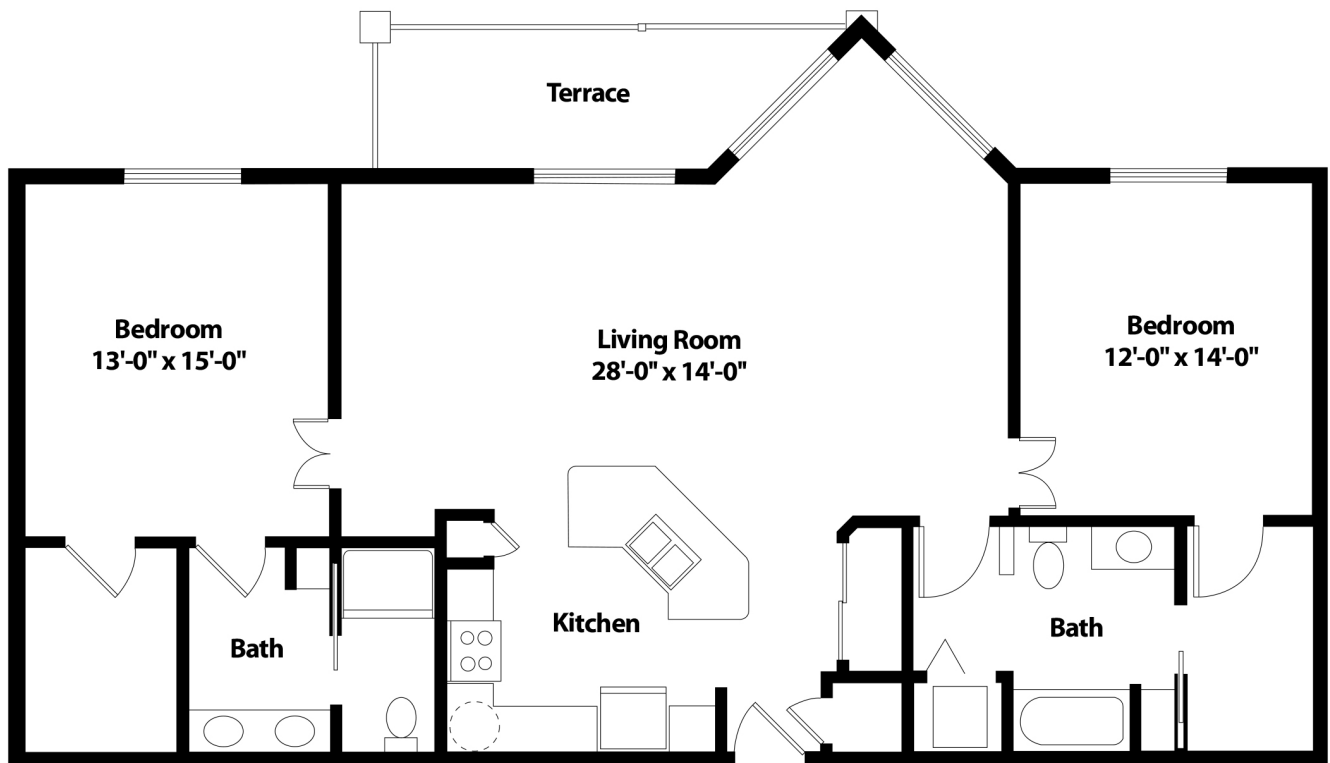

## Rainier Floor Plan

2 Bedrooms | 2 Bathrooms | 1,385 Square Feet