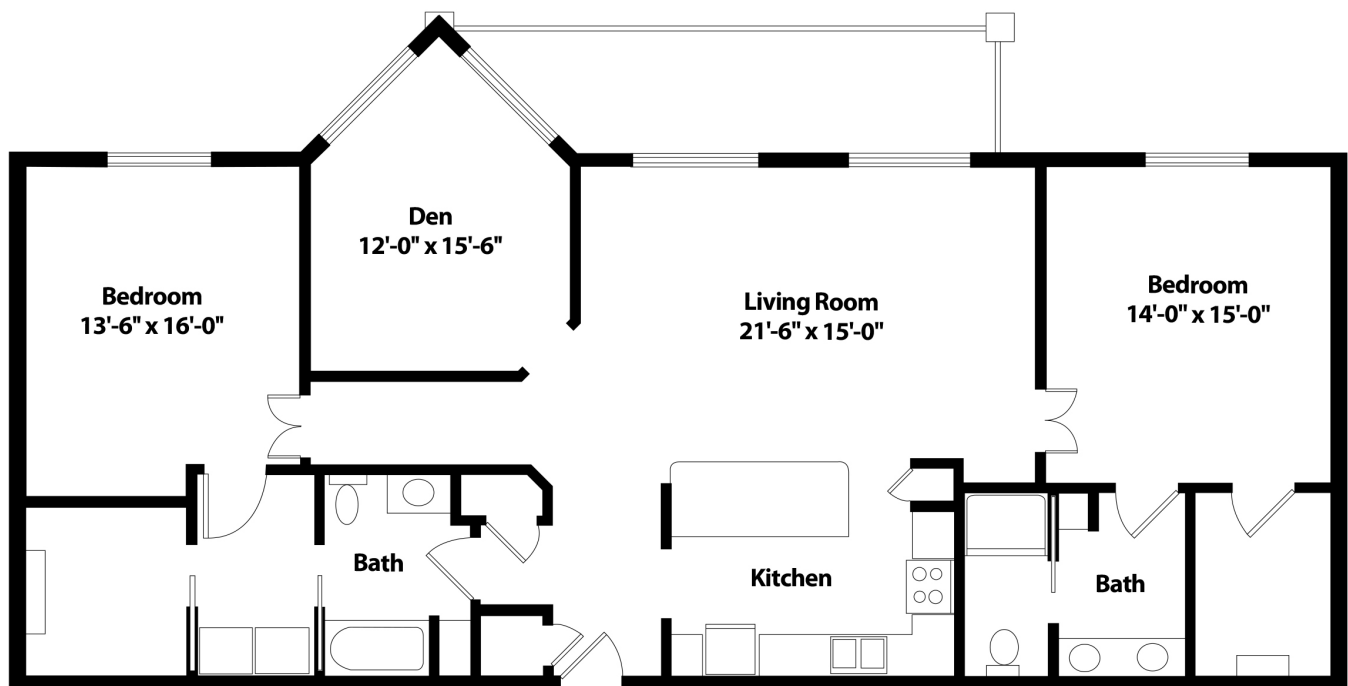

## McKinley Floor Plan

2 Bedrooms | 2 Bathrooms | Den | 1,595 Square Feet