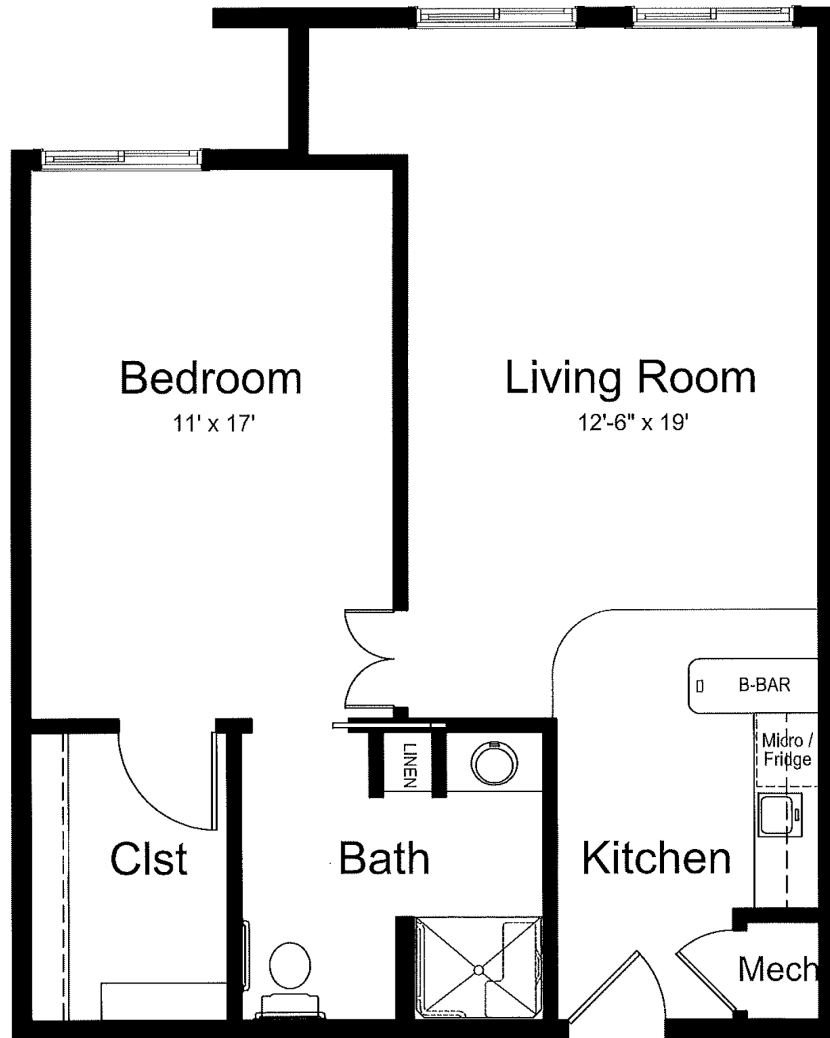

Assisted Living

Frisco Floor Plan

1 Bedroom | 1 Bathroom | 745 Square Feet

1 Bedroom | 1 Bathroom | 745 Square Feet