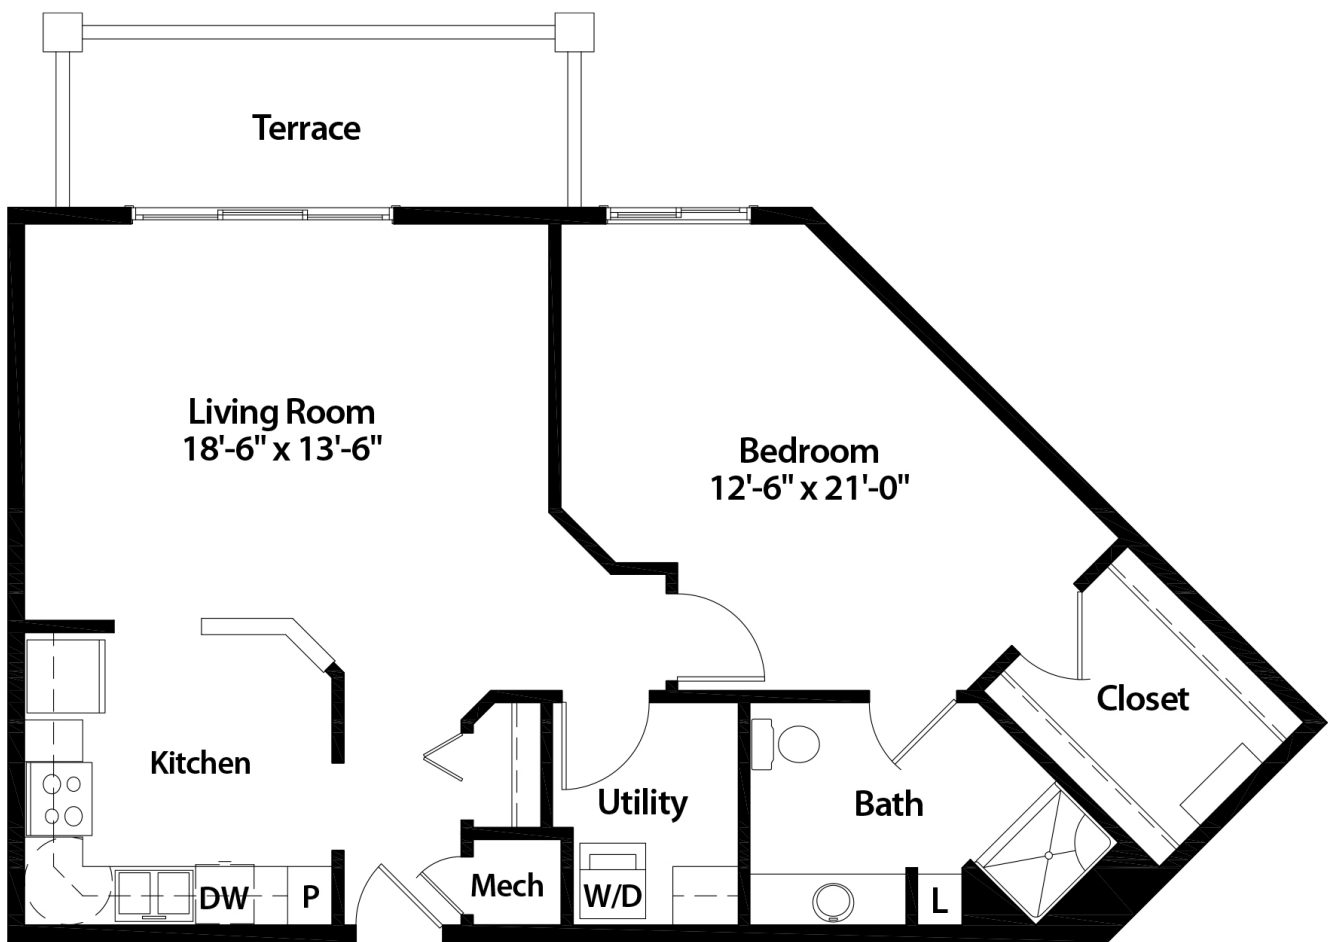

Independent Living

Estes Floor Plan

1 Bedroom | 1 Bathroom | 945 Square Feet

1 Bedroom | 1 Bathroom | 945 Square Feet