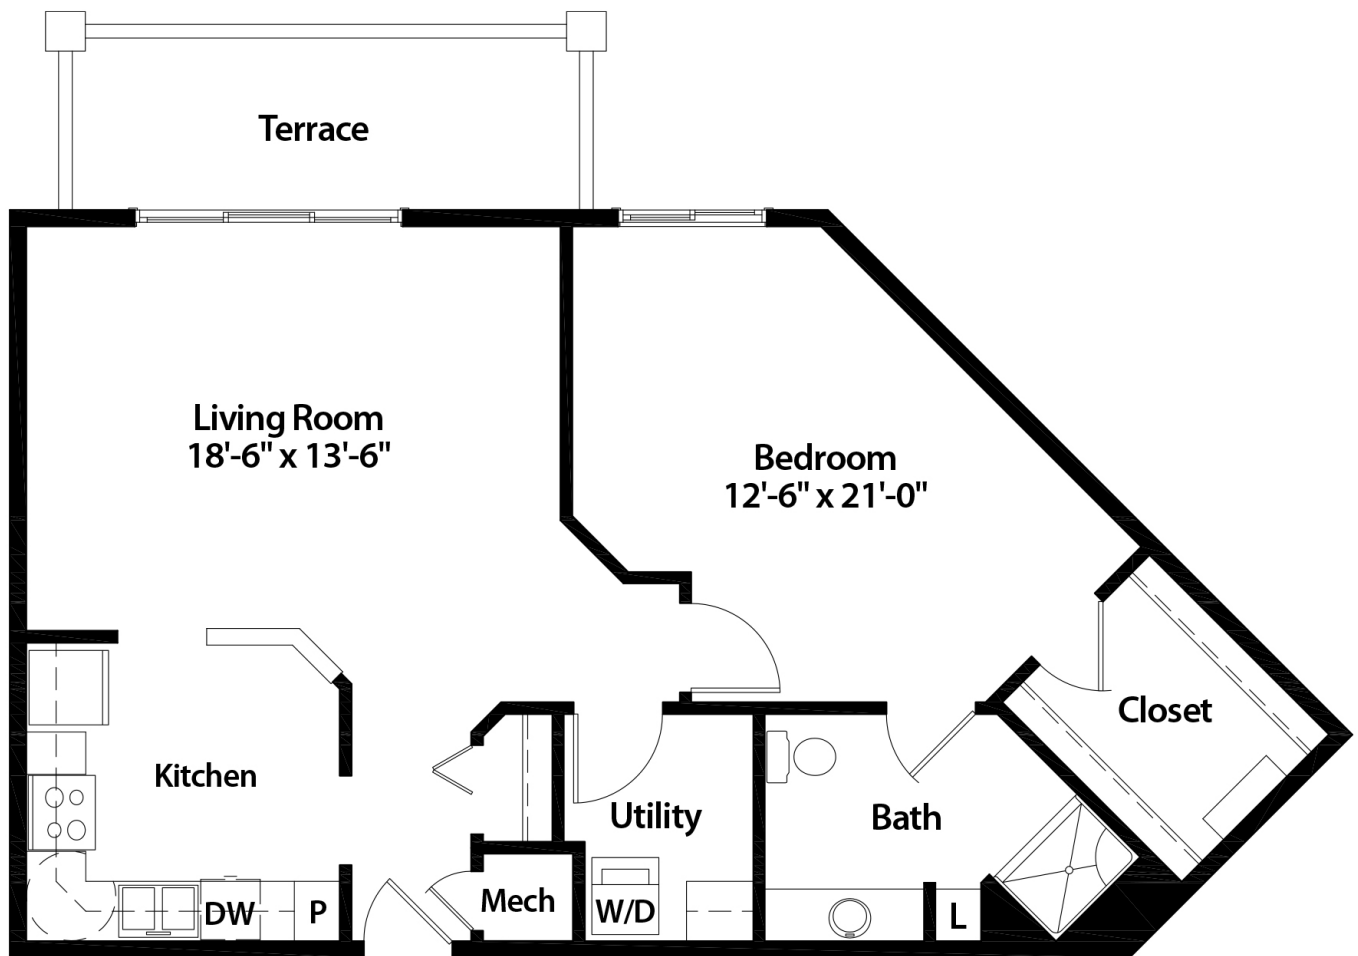

## Estes Floor Plan

1 Bedroom | 1 Bathroom | 945 Square Feet