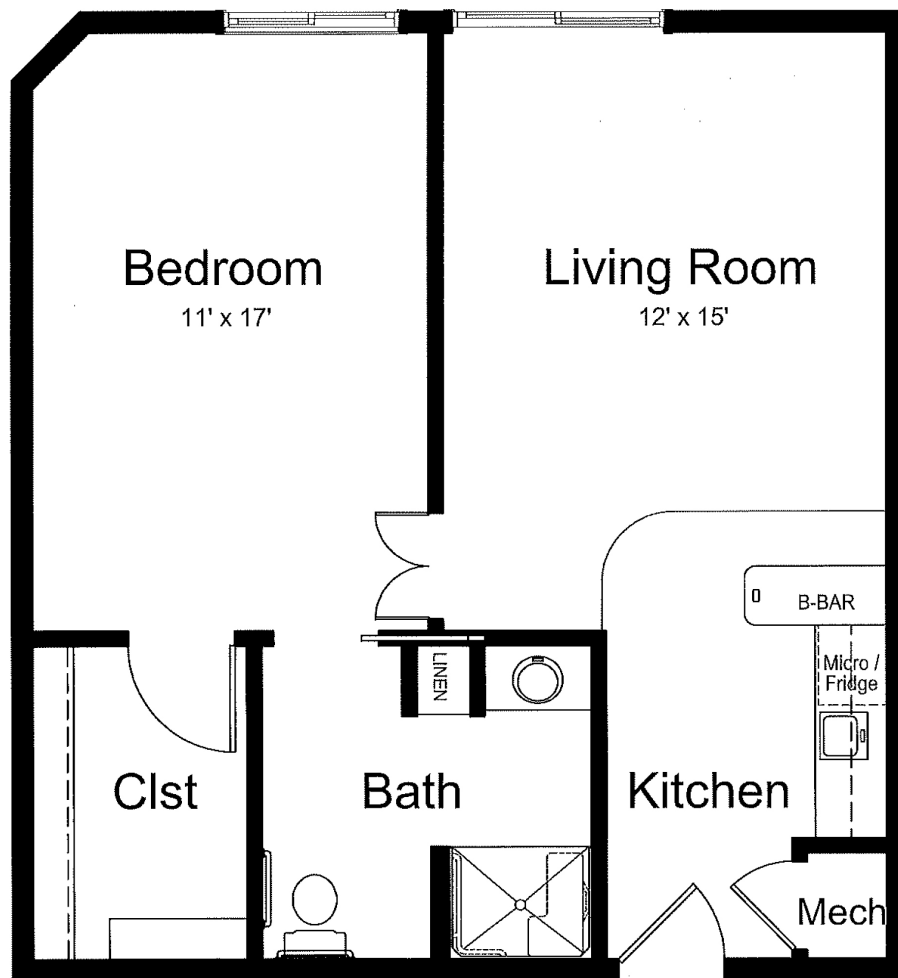

Assisted Living

Durango Floor Plan

1 Bedroom | 1 Bathroom | 670 Square Feet

Assisted Living

Durango Floor Plan

1 Bedroom | 1 Bathroom | 670 Square Feet