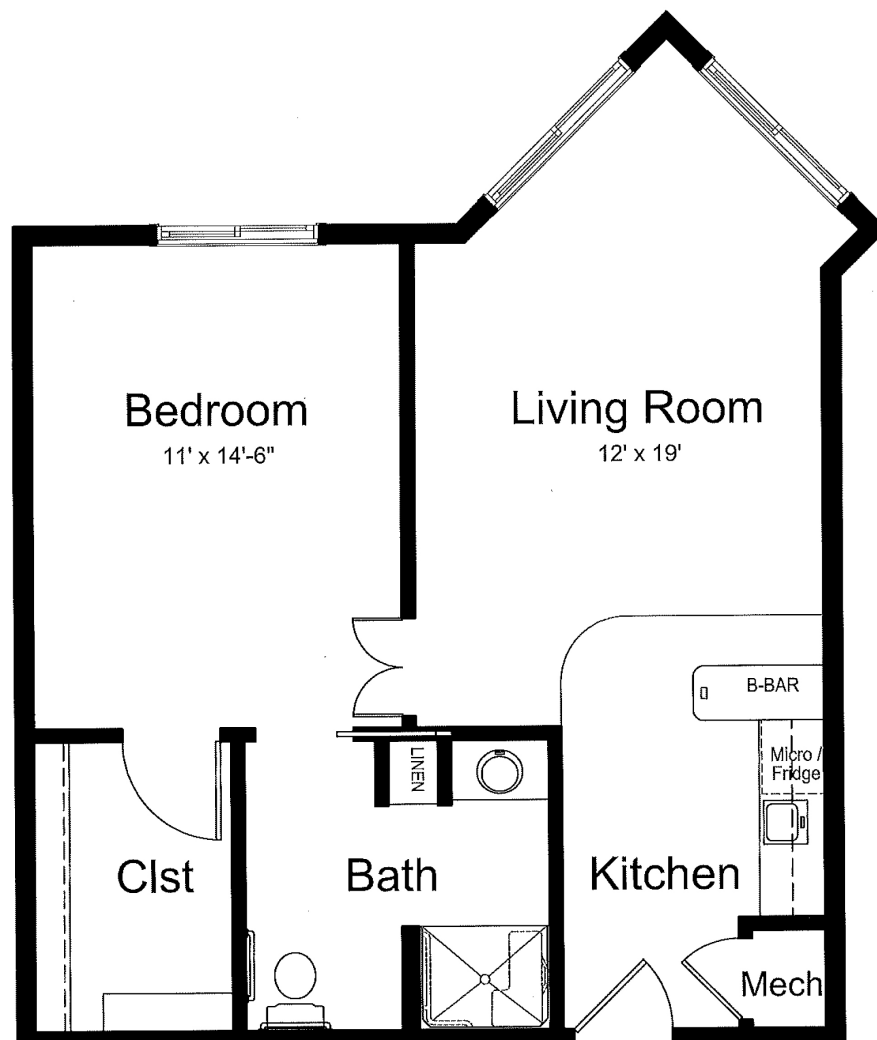

Assisted Living

Dillon Floor Plan

1 Bedroom | 1 Bathroom | 665 Square Feet

Assisted Living

Dillon Floor Plan

1 Bedroom | 1 Bathroom | 665 Square Feet