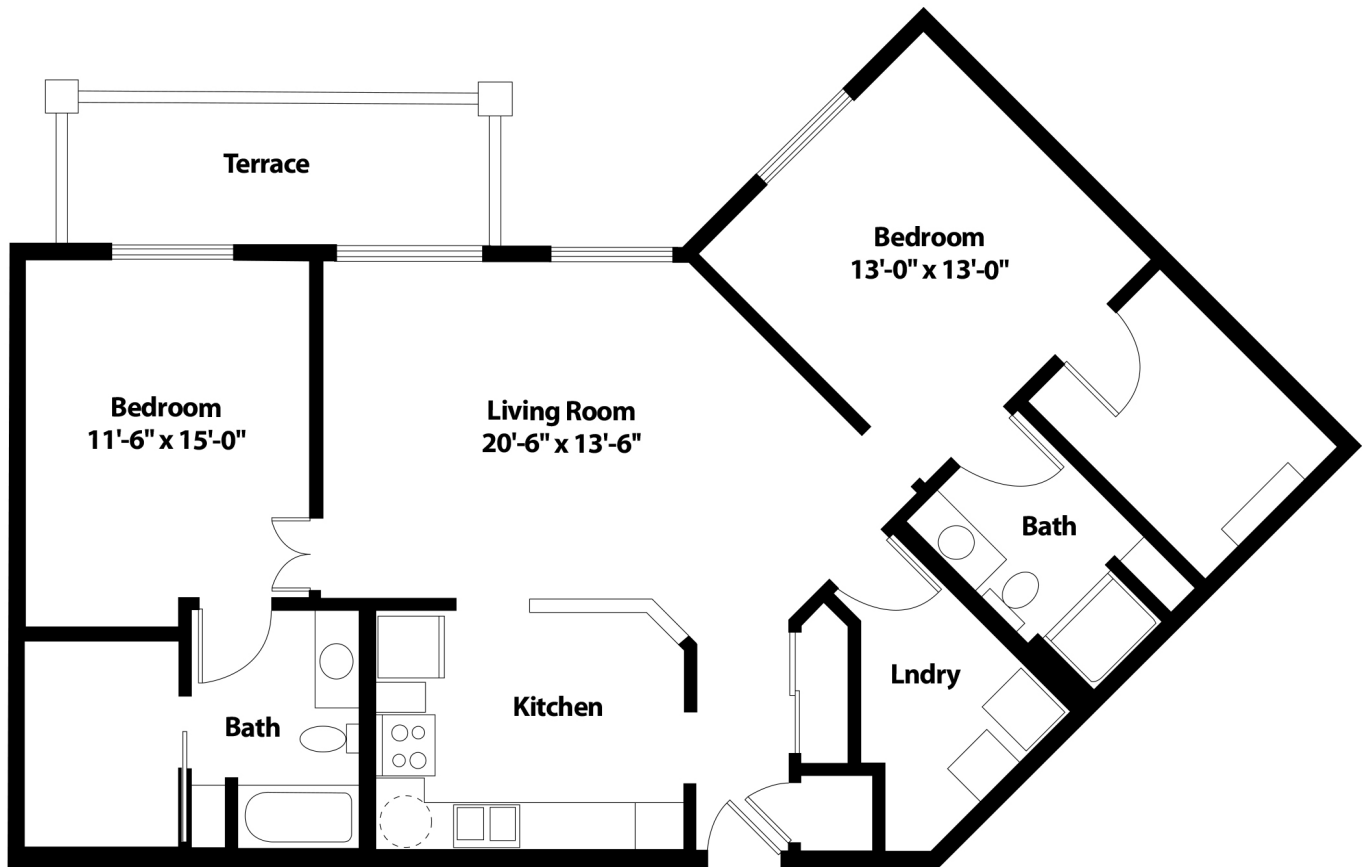

Independent Living

Copper Mountain Floor Plan

2 Bedrooms | 2 Bathrooms | 1,270 Square Feet

Independent Living

Copper Mountain Floor Plan

2 Bedrooms | 2 Bathrooms | 1,270 Square Feet