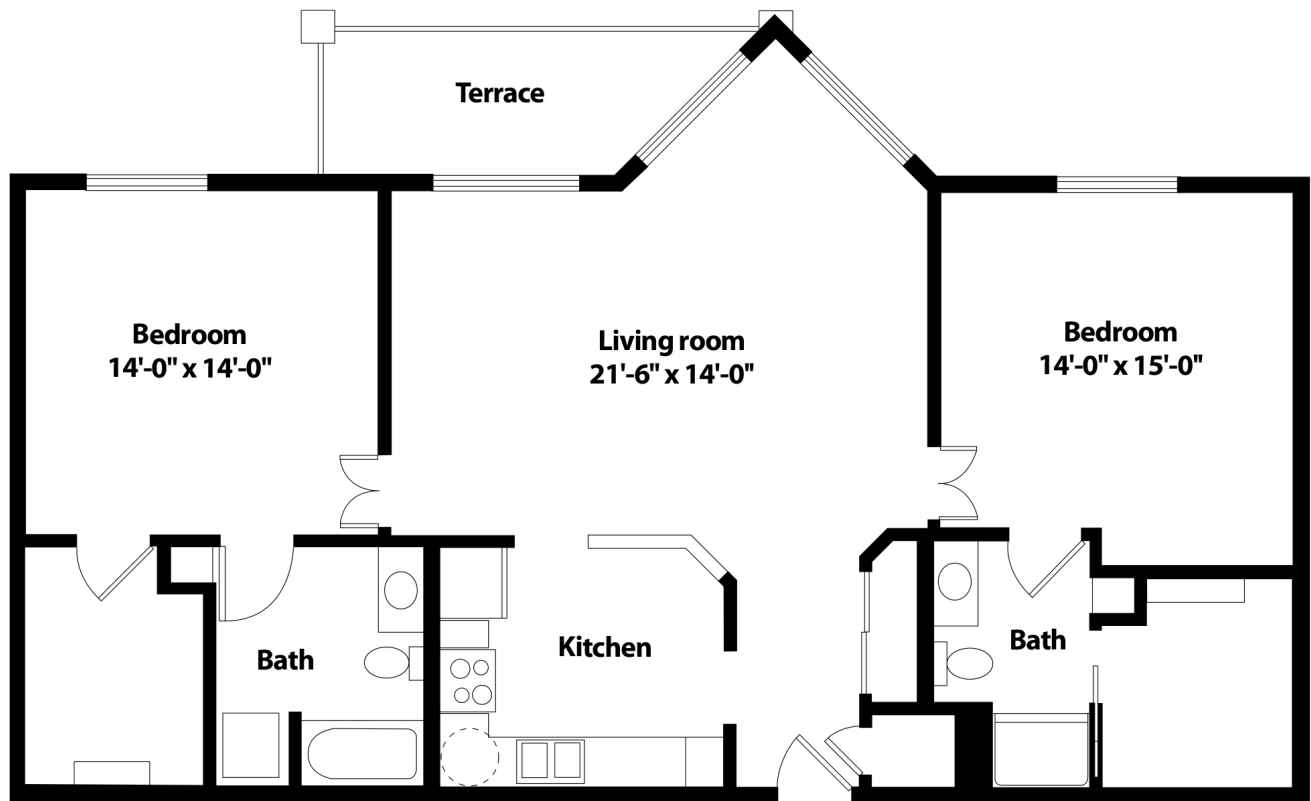

Independent Living

Breckenridge Floor Plan

2 Bedrooms | 2 Bathrooms | 1,330 Square Feet

Independent Living

Breckenridge Floor Plan

2 Bedrooms | 2 Bathrooms | 1,330 Square Feet