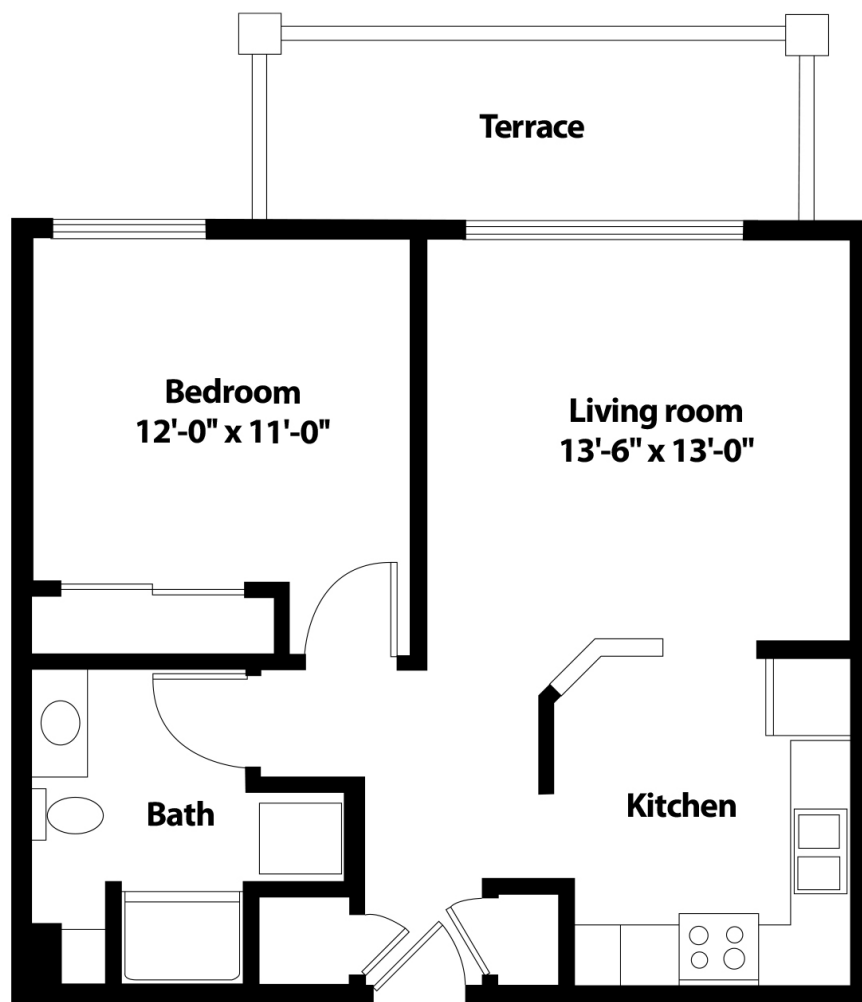

Independent Living

Alta Floor Plan

1 Bedroom | 1 Bathroom | 675 Square Feet

1 Bedroom | 1 Bathroom | 675 Square Feet