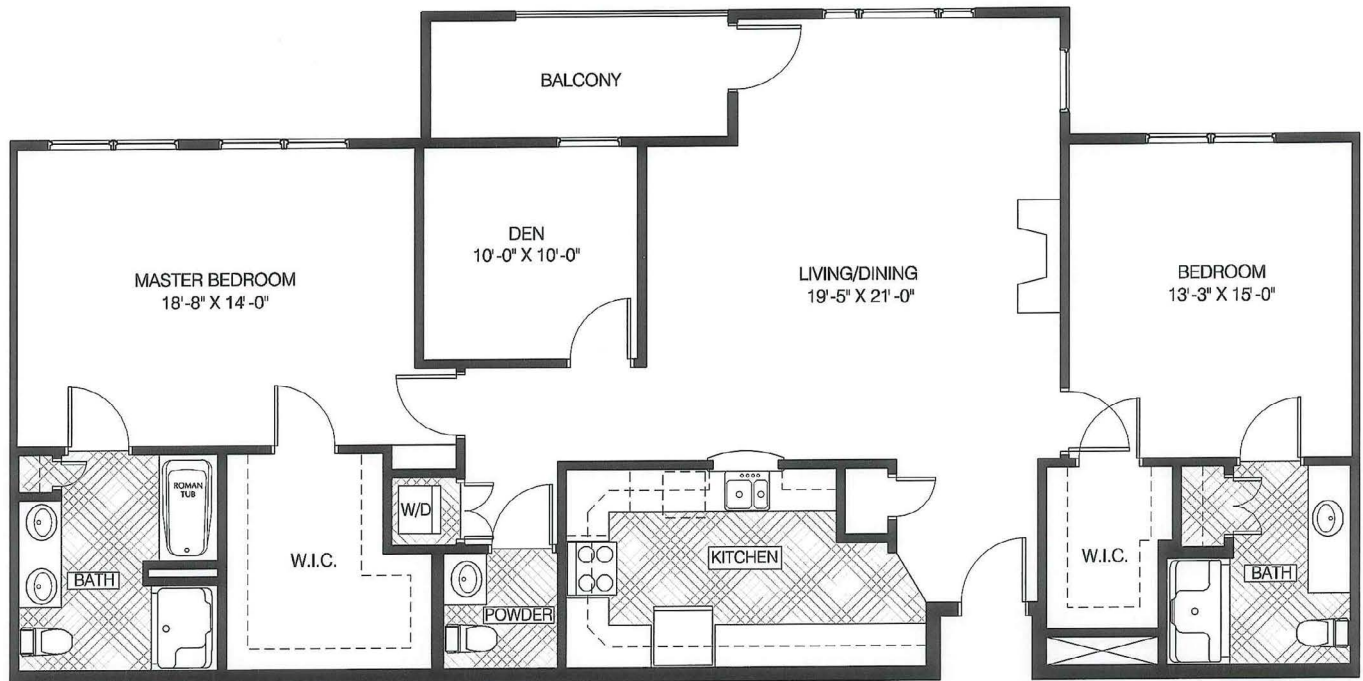

Independent Living Apartment Home

Two Bedroom Limited Floor Plan

2 Bedrooms | 2.5 Bathrooms | Den | 1,675 Square Feet

Independent Living Apartment Home

Two Bedroom Limited Floor Plan

2 Bedrooms | 2.5 Bathrooms | Den | 1,675 Square Feet