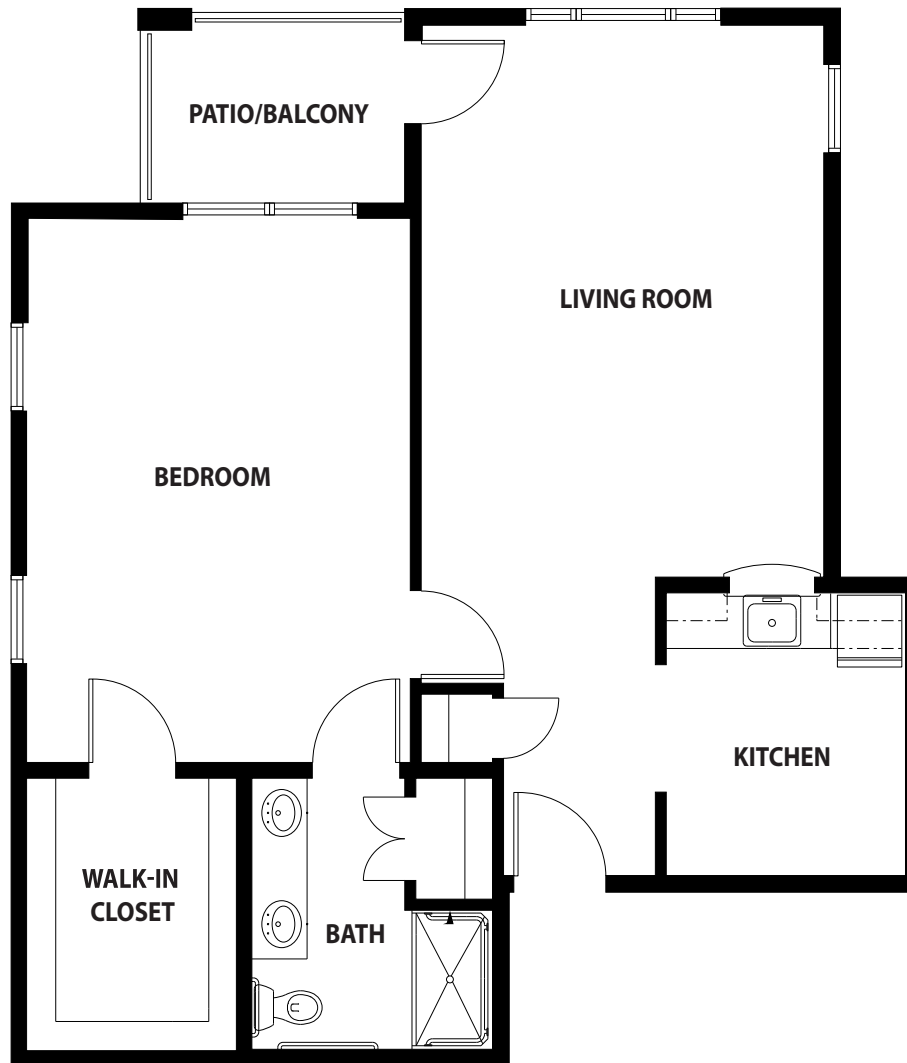

Assisted Living Apartment Home

One Bedroom Premium Floor Plan

1 Bedroom | 1 Bathroom | 982 Square Feet

Deerfield
Immanuel *Signature* community

Assisted Living Apartment Home

One Bedroom Premium Floor Plan

1 Bedroom | 1 Bathroom | 982 Square Feet