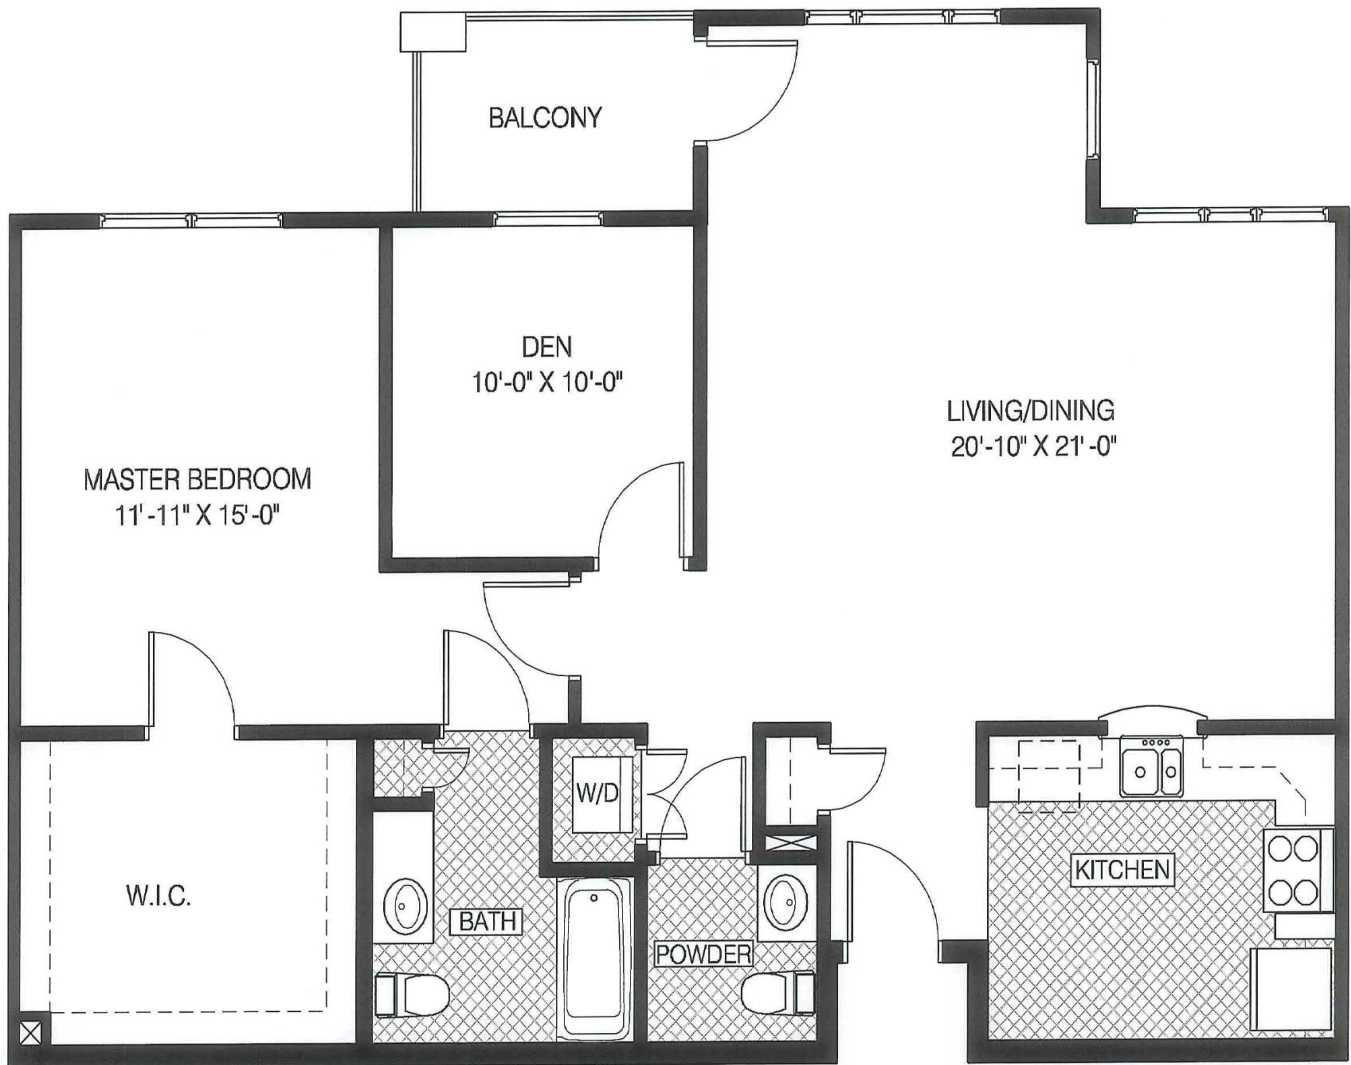

Independent Living Apartment Home

One Bedroom + Den Expanded Floor Plan

1 Bedroom | 1.5 Bathrooms | Den | 1,155 Square Feet

Independent Living Apartment Home

One Bedroom + Den Expanded Floor Plan

1 Bedroom | 1.5 Bathrooms | Den | 1,155 Square Feet