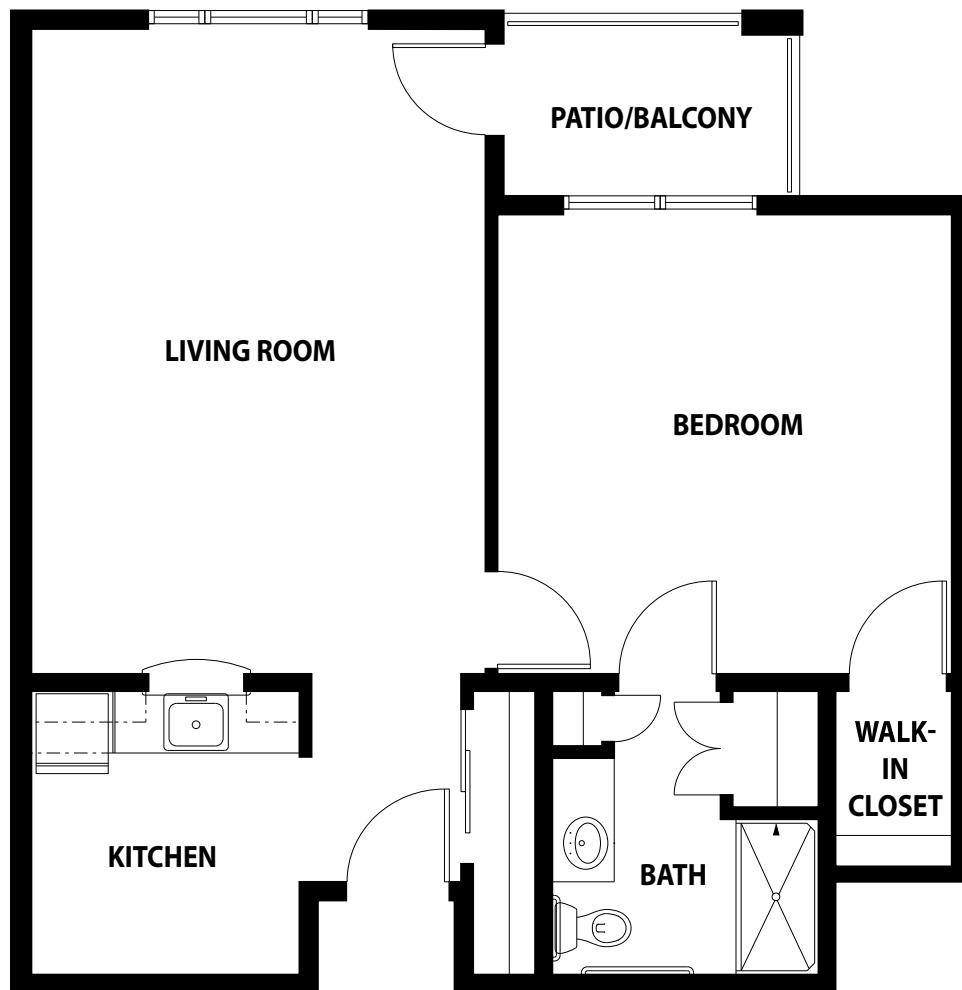

Assisted Living Apartment Home

One Bedroom Deluxe Floor Plan

1 Bedroom | 1 Bathroom | 790 Square Feet

Assisted Living Apartment Home

One Bedroom Deluxe Floor Plan

1 Bedroom | 1 Bathroom | 790 Square Feet