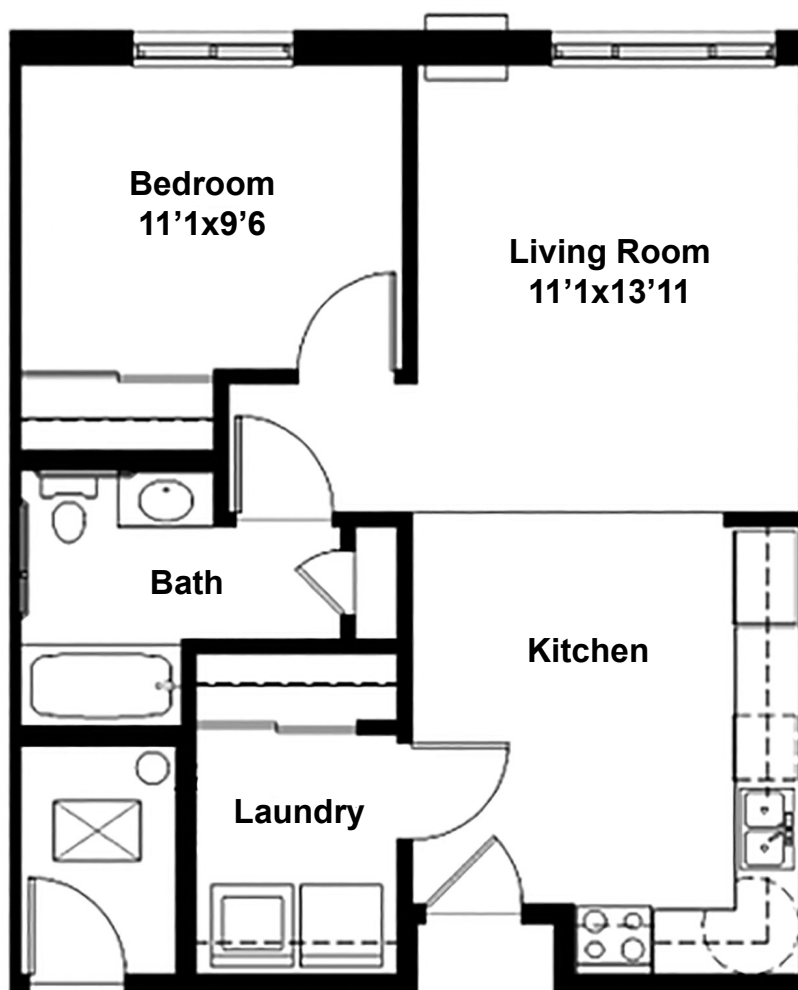

Assisted Living

Wren Floor Plan

1 Bedroom | 1 Bathroom | 663 Square Feet

1 Bedroom | 1 Bathroom | 663 Square Feet