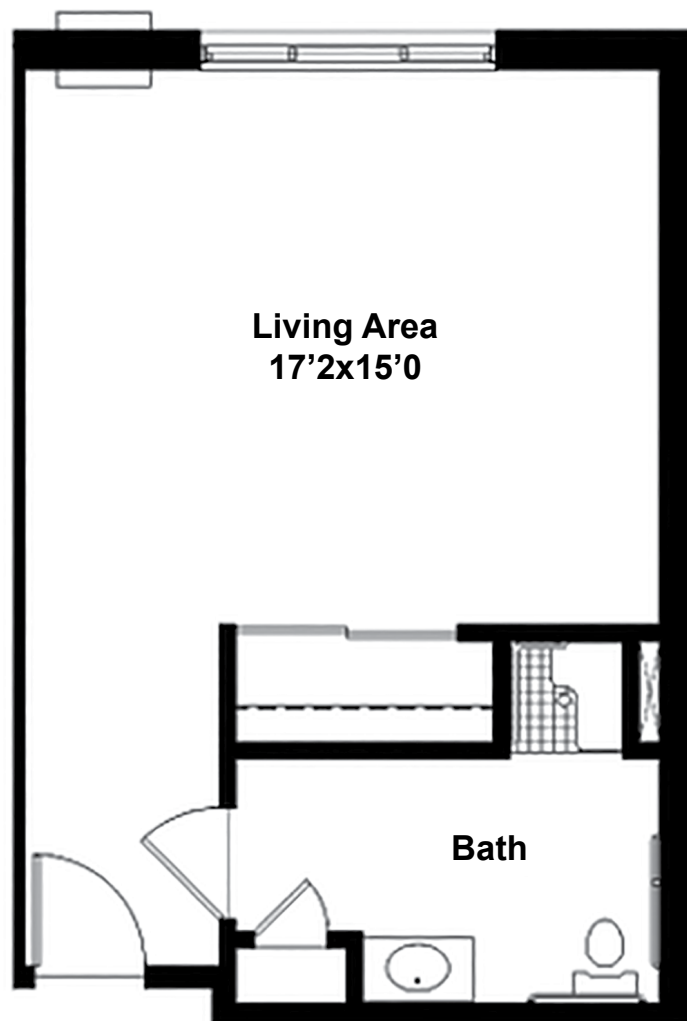

Memory Support

The Nest Floor Plan

Studio | 1 Bathroom | 462 Square Feet

Memory Support

The Nest Floor Plan

Studio | 1 Bathroom | 462 Square Feet