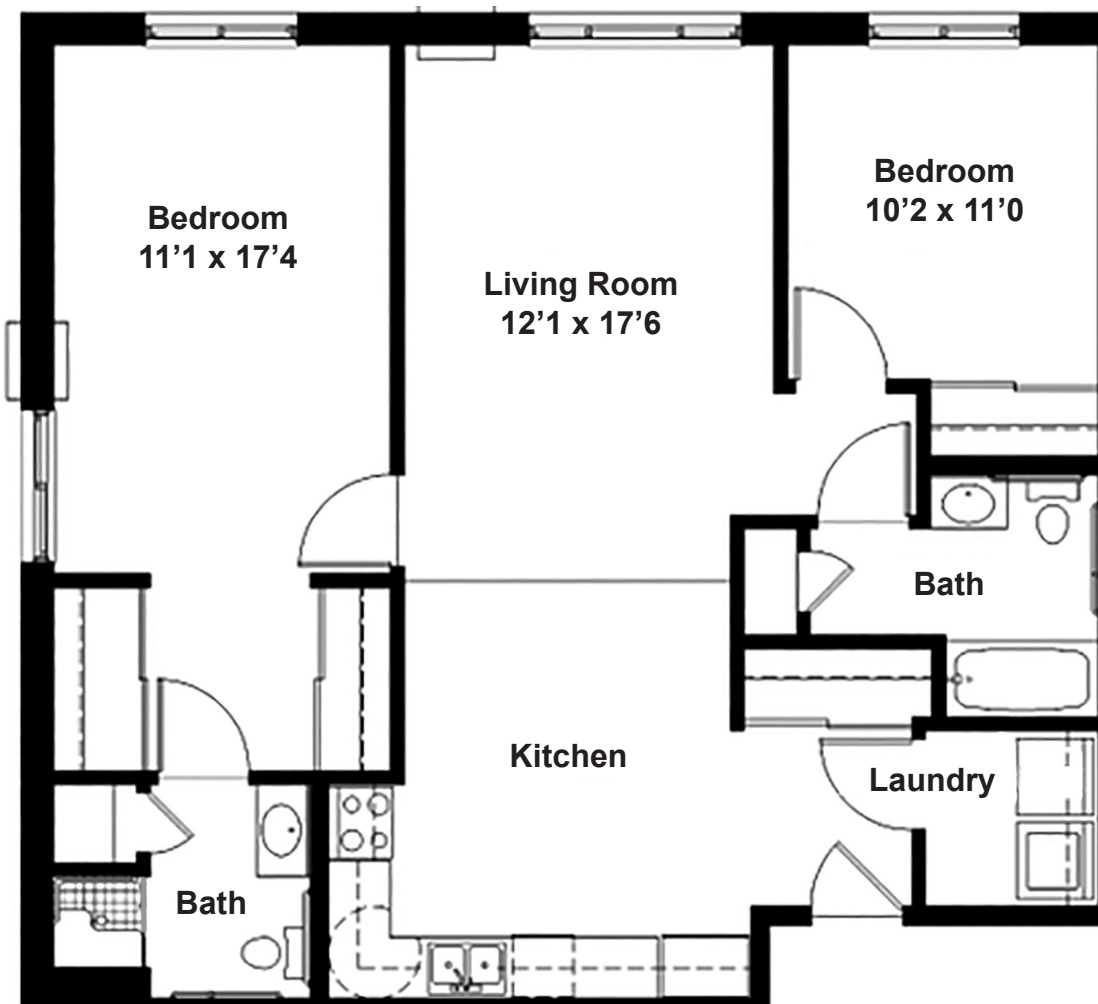

Independent Living

Swan Floor Plan

2 Bedrooms | 2 Bathrooms | 1,089 Square Feet

Independent Living

Swan Floor Plan

2 Bedrooms | 2 Bathrooms | 1,089 Square Feet