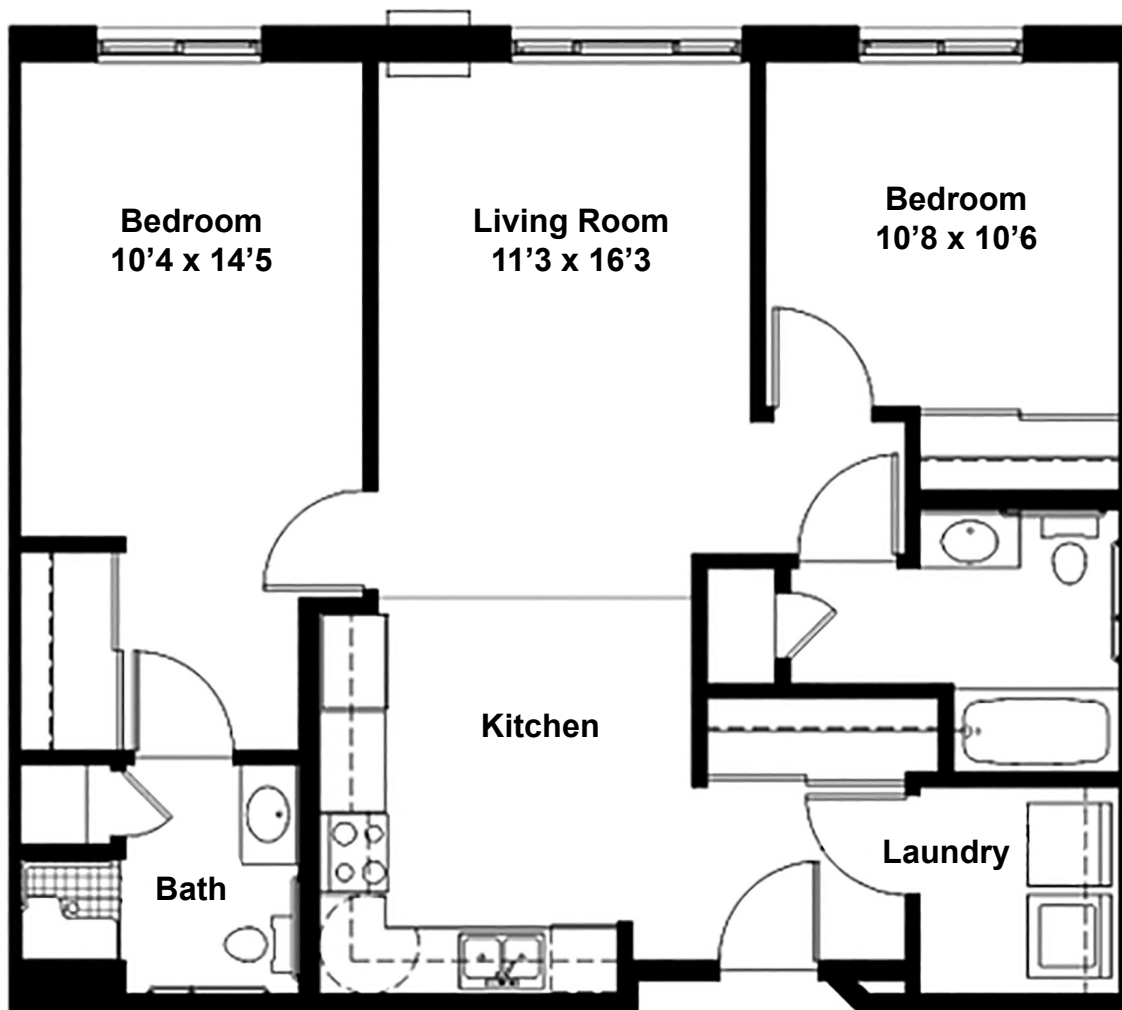

Independent Living

Robin Floor Plan

2 Bedrooms | 2 Bathrooms | 969 Square Feet

Independent Living

Robin Floor Plan

2 Bedrooms | 2 Bathrooms | 969 Square Feet