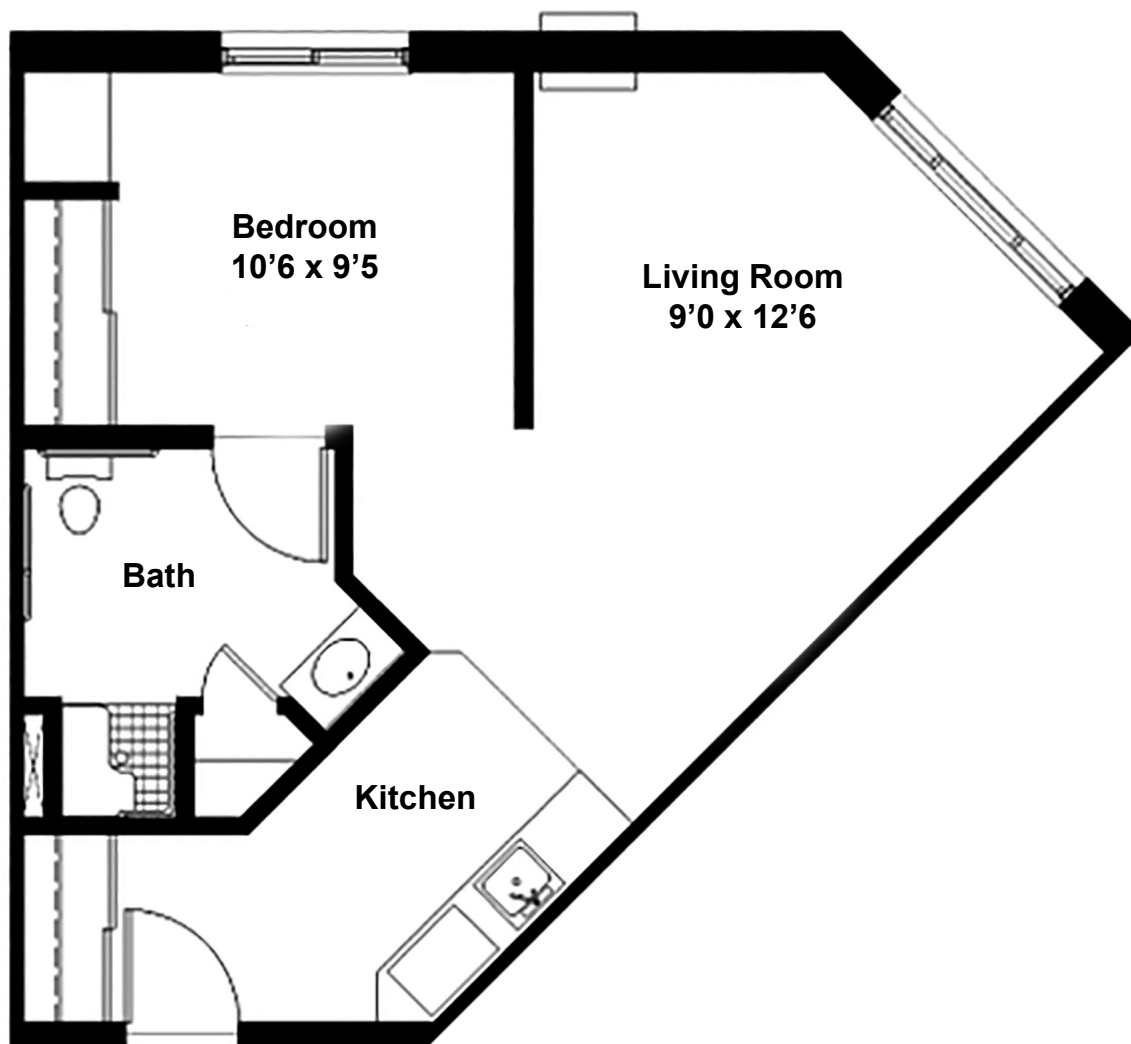

Assisted Living

Quail Floor Plan

1 Bedroom | 1 Bathroom | 570 Square Feet

Assisted Living

Quail Floor Plan

1 Bedroom | 1 Bathroom | 570 Square Feet