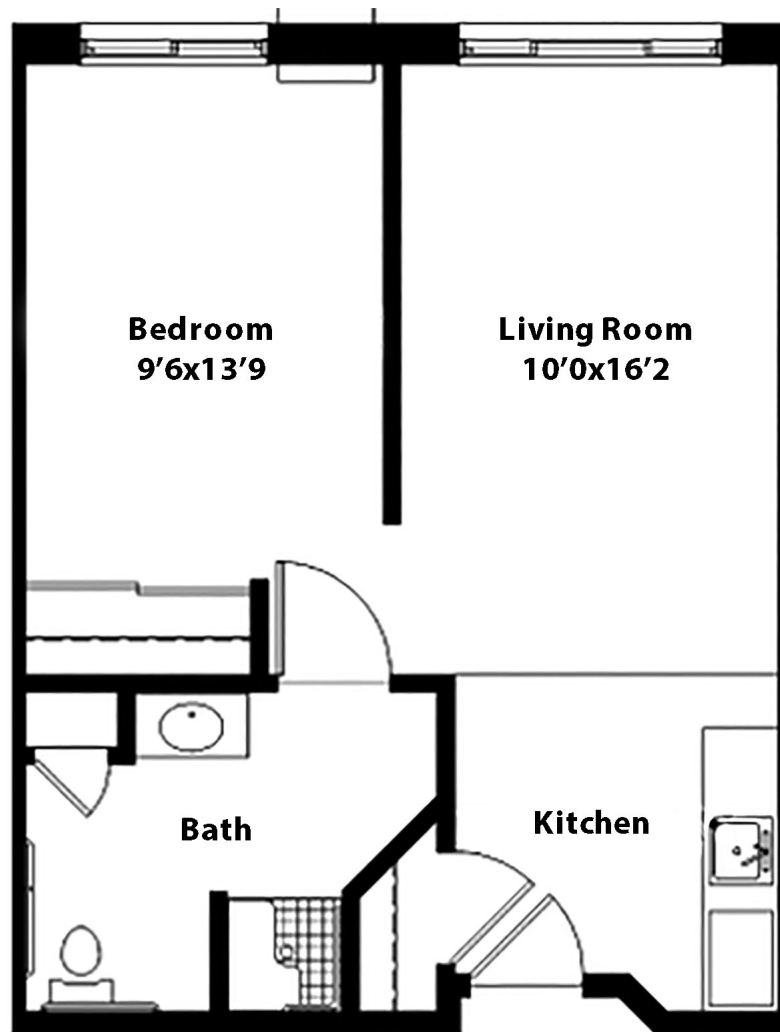

Assisted Living

Quail Floor Plan

1 Bedroom | 1 Bathroom | 528 Square Feet

Assisted Living

Quail Floor Plan

1 Bedroom | 1 Bathroom | 528 Square Feet