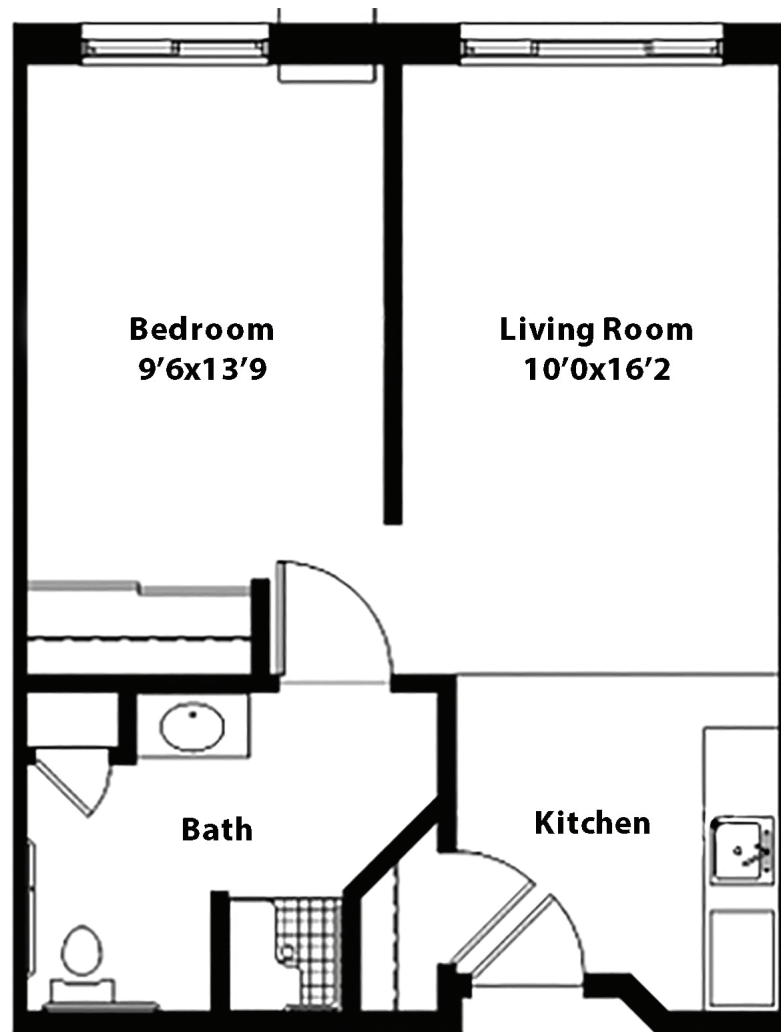

Assisted Living

Quail Floor Plan

1 Bedroom | 1 Bathroom | 528 Square Feet

Assisted Living

Quail Floor Plan

1 Bedroom | 1 Bathroom | 528 Square Feet