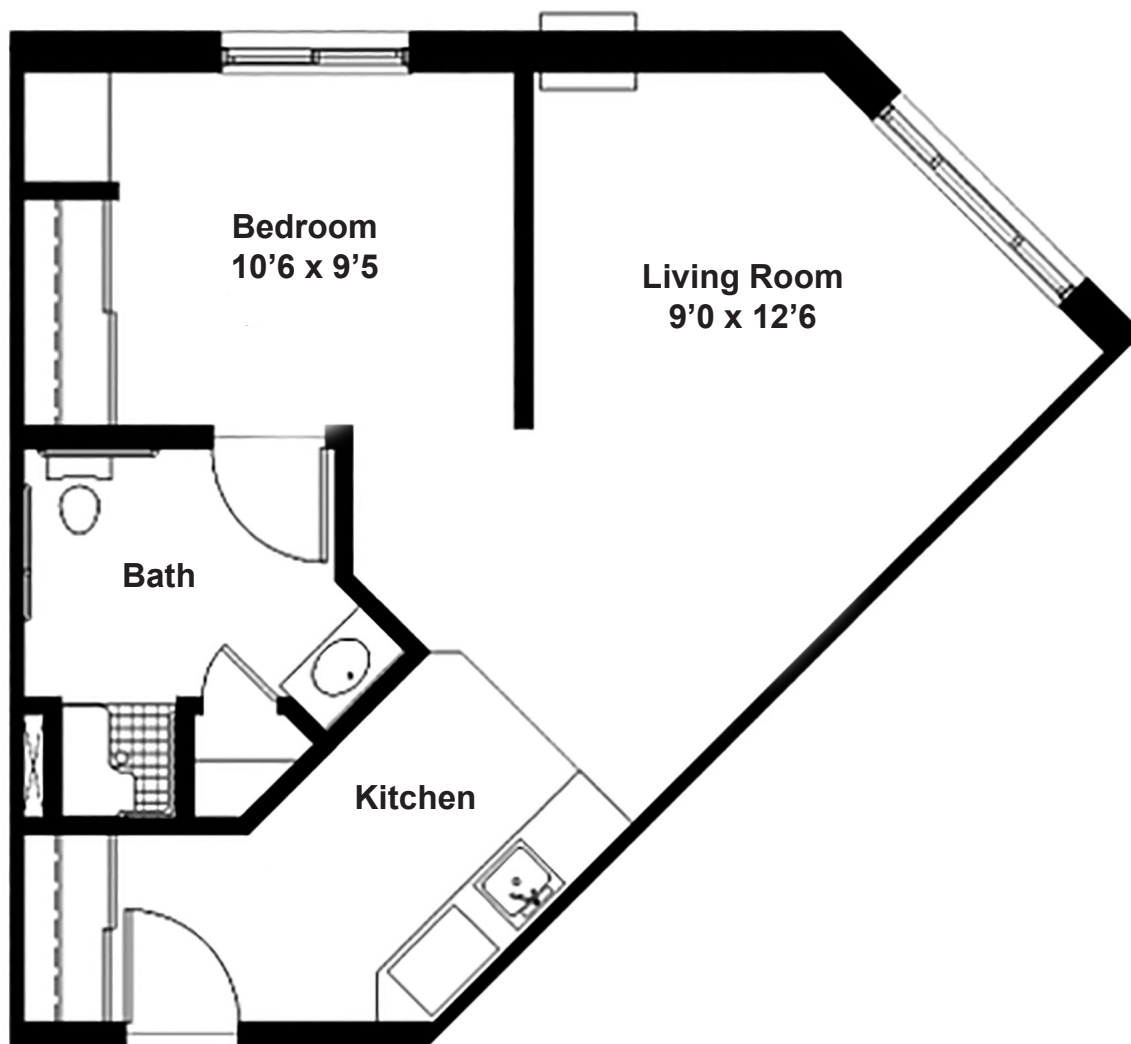

Assisted Living

Mallard Floor Plan

1 Bedroom | 1 Bathroom | 570 Square Feet

Assisted Living

Mallard Floor Plan

1 Bedroom | 1 Bathroom | 570 Square Feet