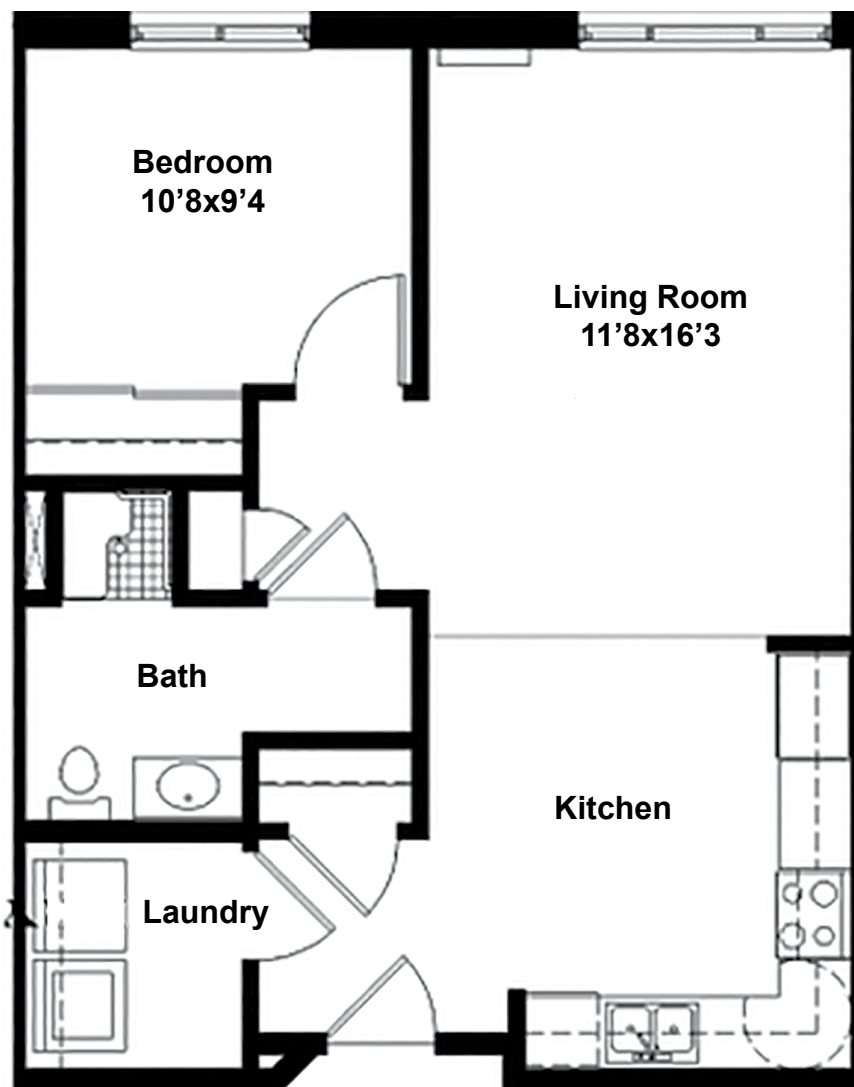

Assisted Living

Heron Floor Plan

1 Bedroom | 1 Bathroom | 669 Square Feet

Assisted Living

Heron Floor Plan

1 Bedroom | 1 Bathroom | 669 Square Feet