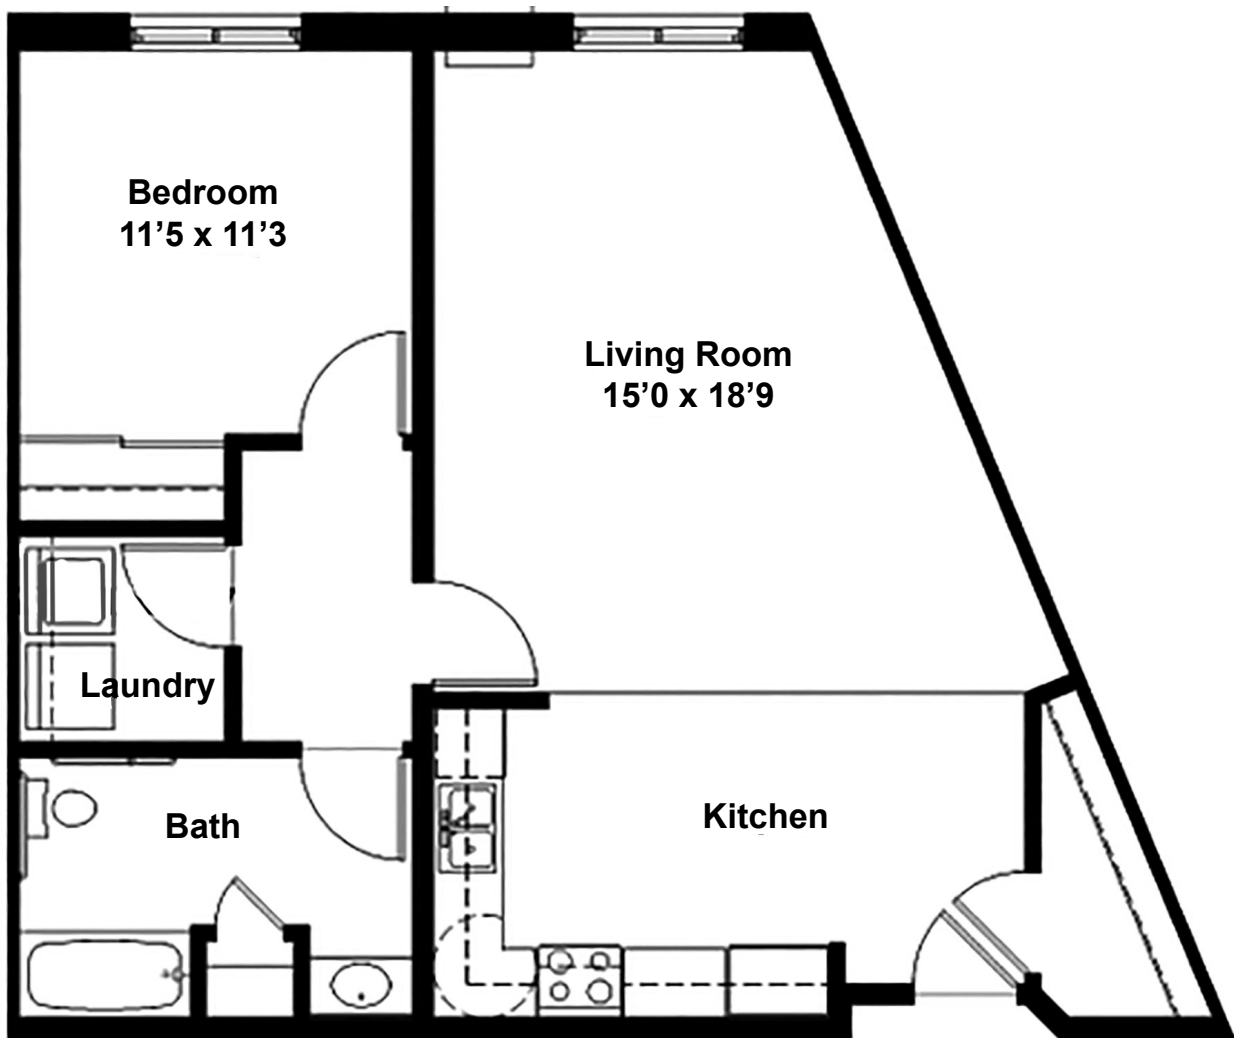

## Finch Floor Plan

1 Bedroom | 1 Bathroom | 845 Square Feet