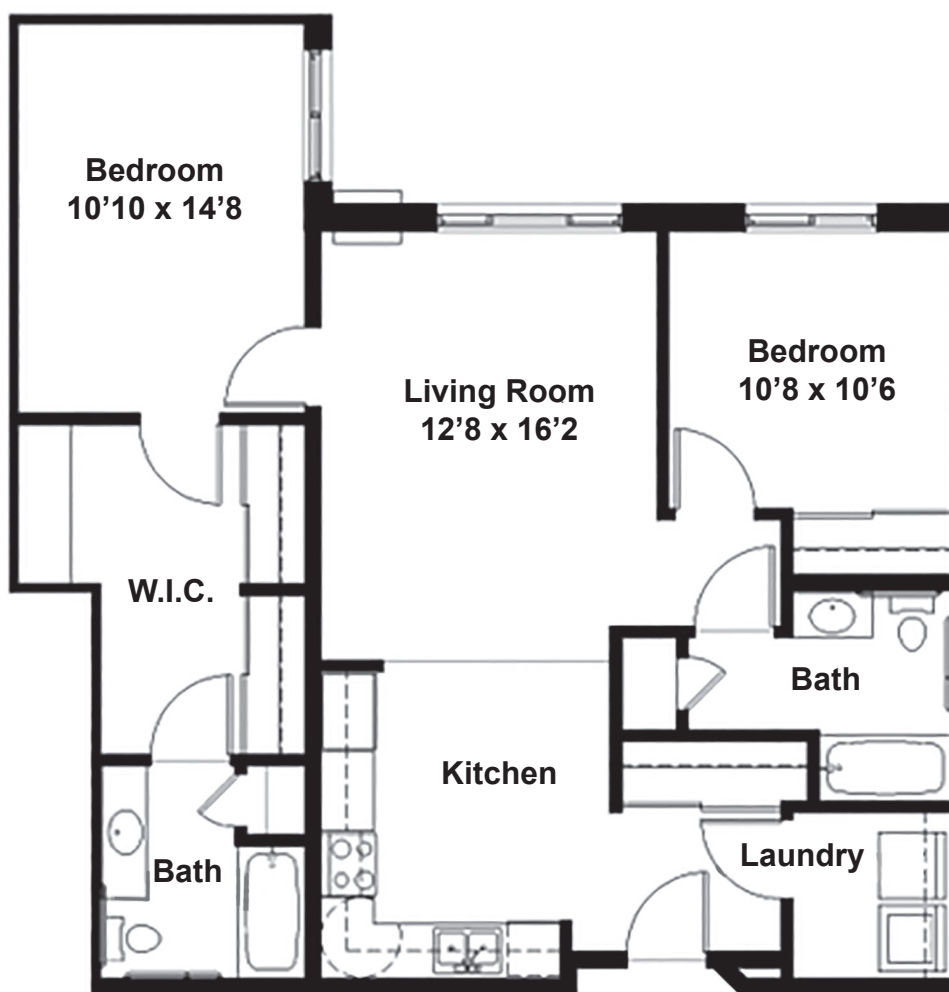

Independent Living

Eagle Floor Plan

2 Bedrooms | 2 Bathrooms | 1,070 Square Feet

Independent Living

Eagle Floor Plan

2 Bedrooms | 2 Bathrooms | 1,070 Square Feet