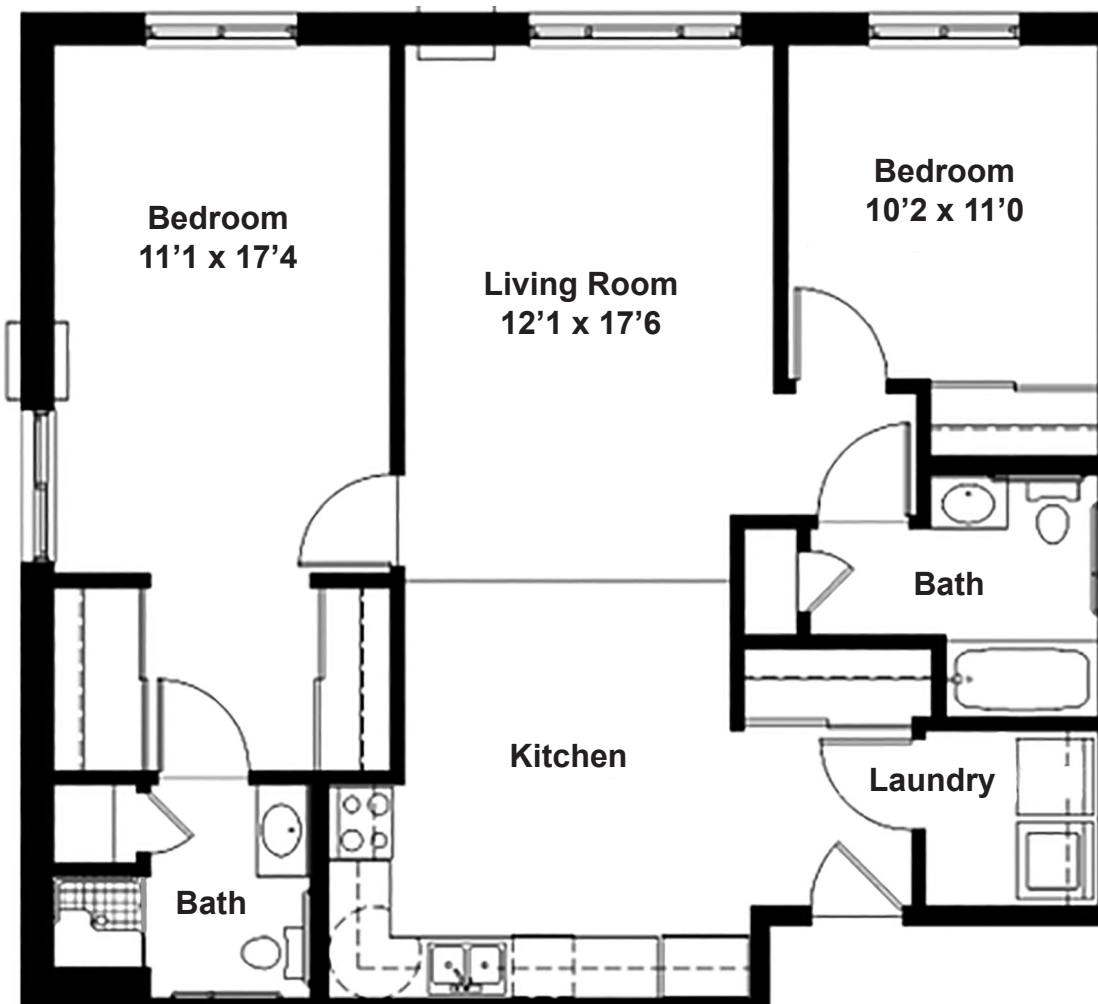

Independent Living

Cardinal Floor Plan

2 Bedrooms | 2 Bathrooms | 1,089 Square Feet

Independent Living

Cardinal Floor Plan

2 Bedrooms | 2 Bathrooms | 1,089 Square Feet