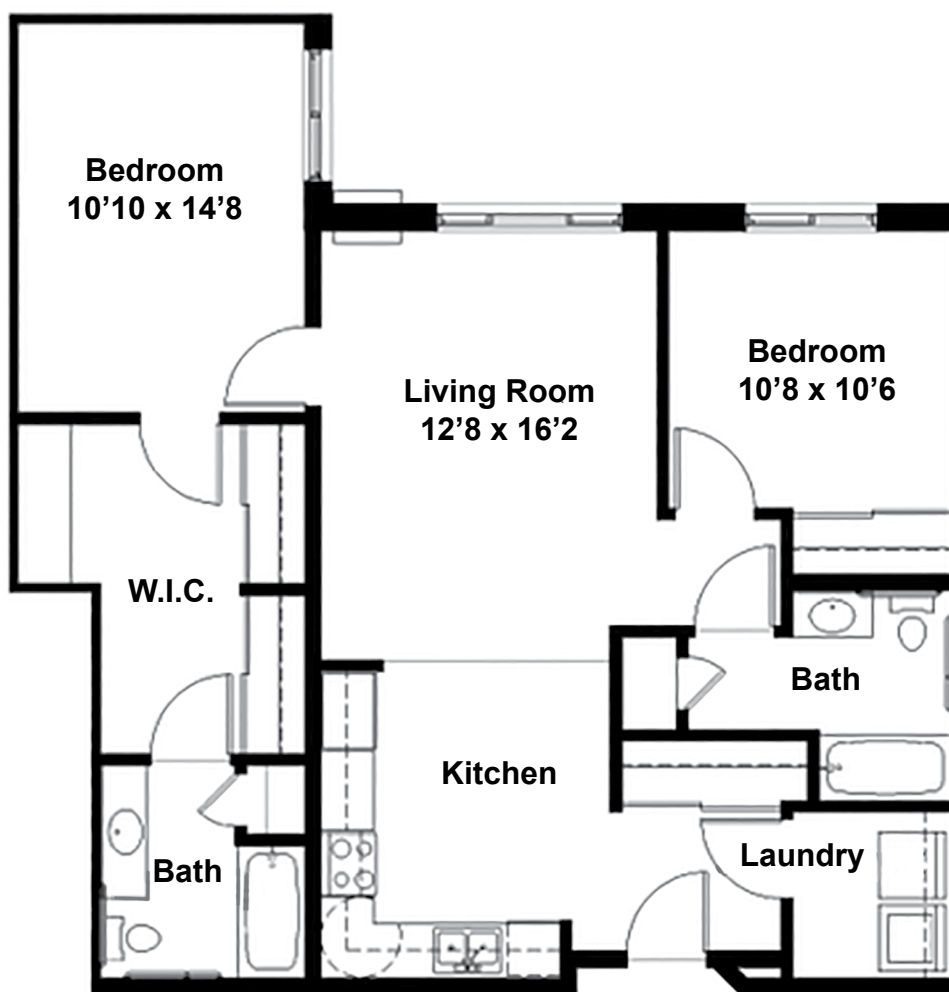

## Cardinal Floor Plan

2 Bedrooms | 2 Bathrooms | 1,070 Square Feet

# Independent Living