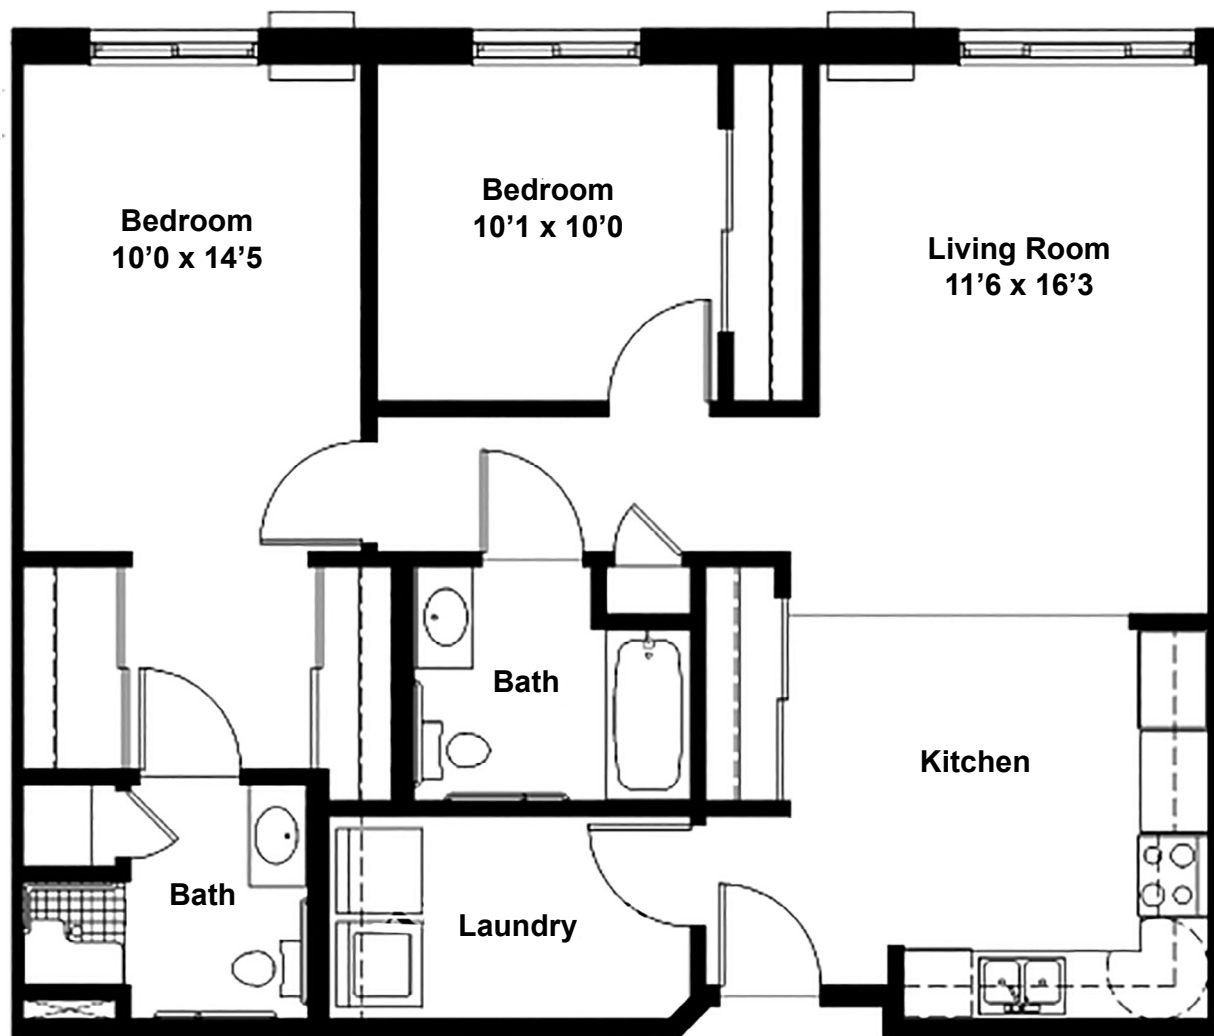

Independent Living

Cardinal Floor Plan

2 Bedrooms | 2 Bathrooms | 1,023 Square Feet

Independent Living

Cardinal Floor Plan

2 Bedrooms | 2 Bathrooms | 1,023 Square Feet