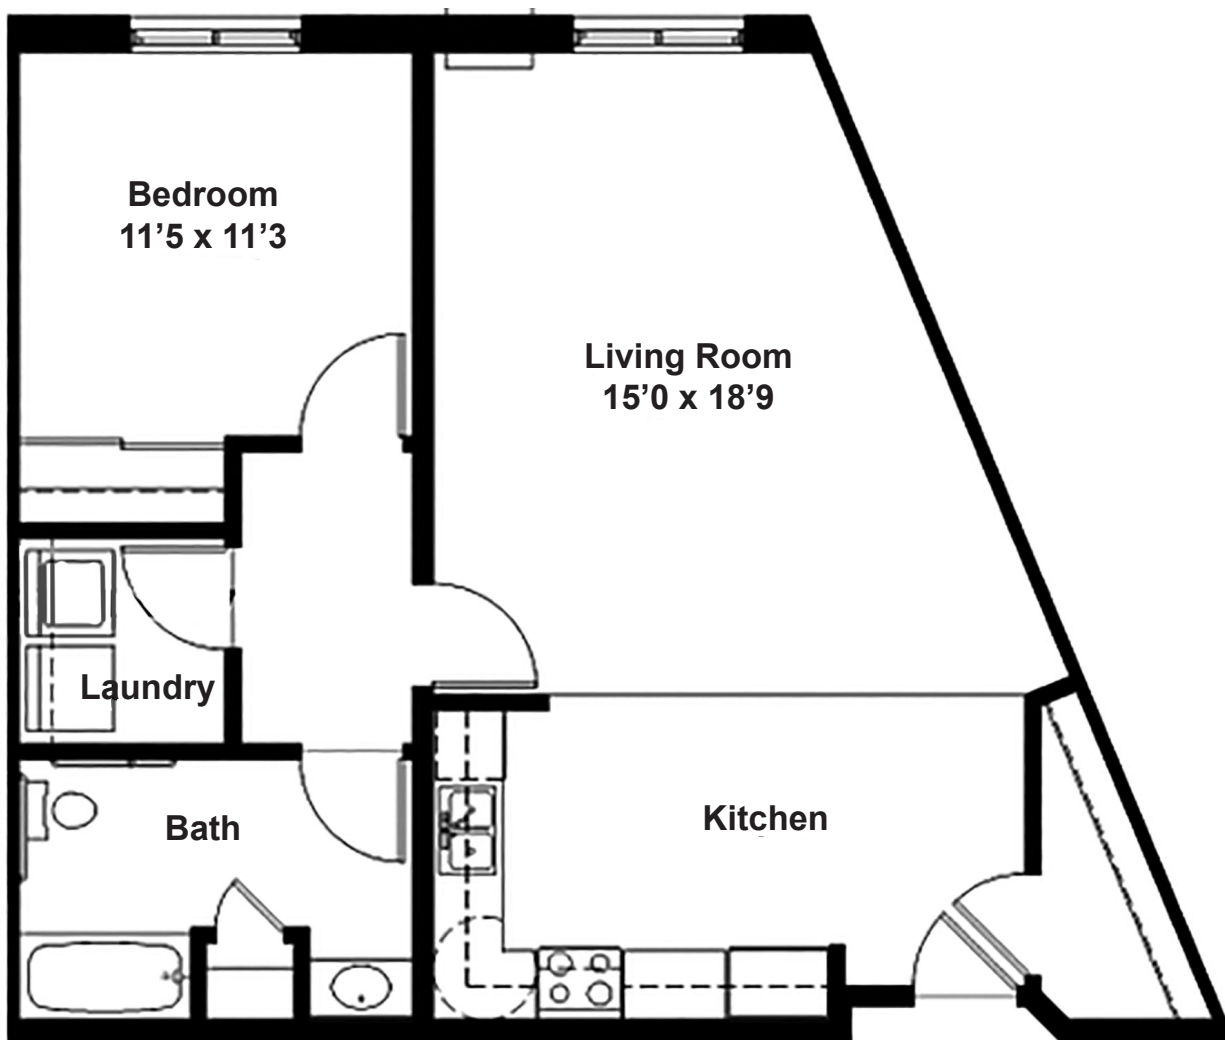

## Canary Floor Plan

1 Bedroom | 1 Bathroom | 845 Square Feet