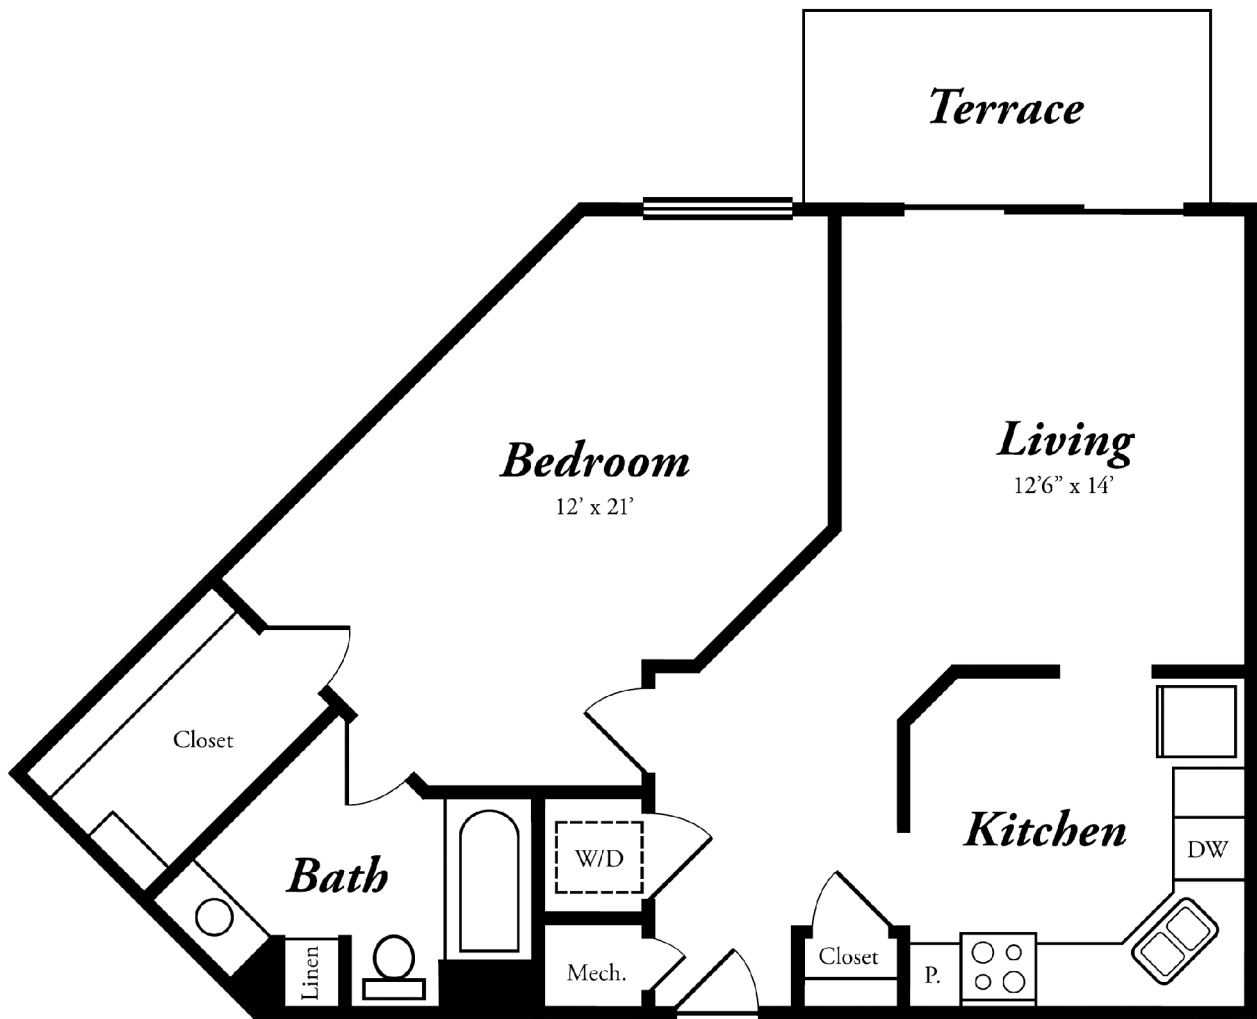

Independent Living

Walnut Floor Plan

1 Bedroom | 1 Bathroom | 783 Square Feet

Independent Living

Walnut Floor Plan

1 Bedroom | 1 Bathroom | 783 Square Feet