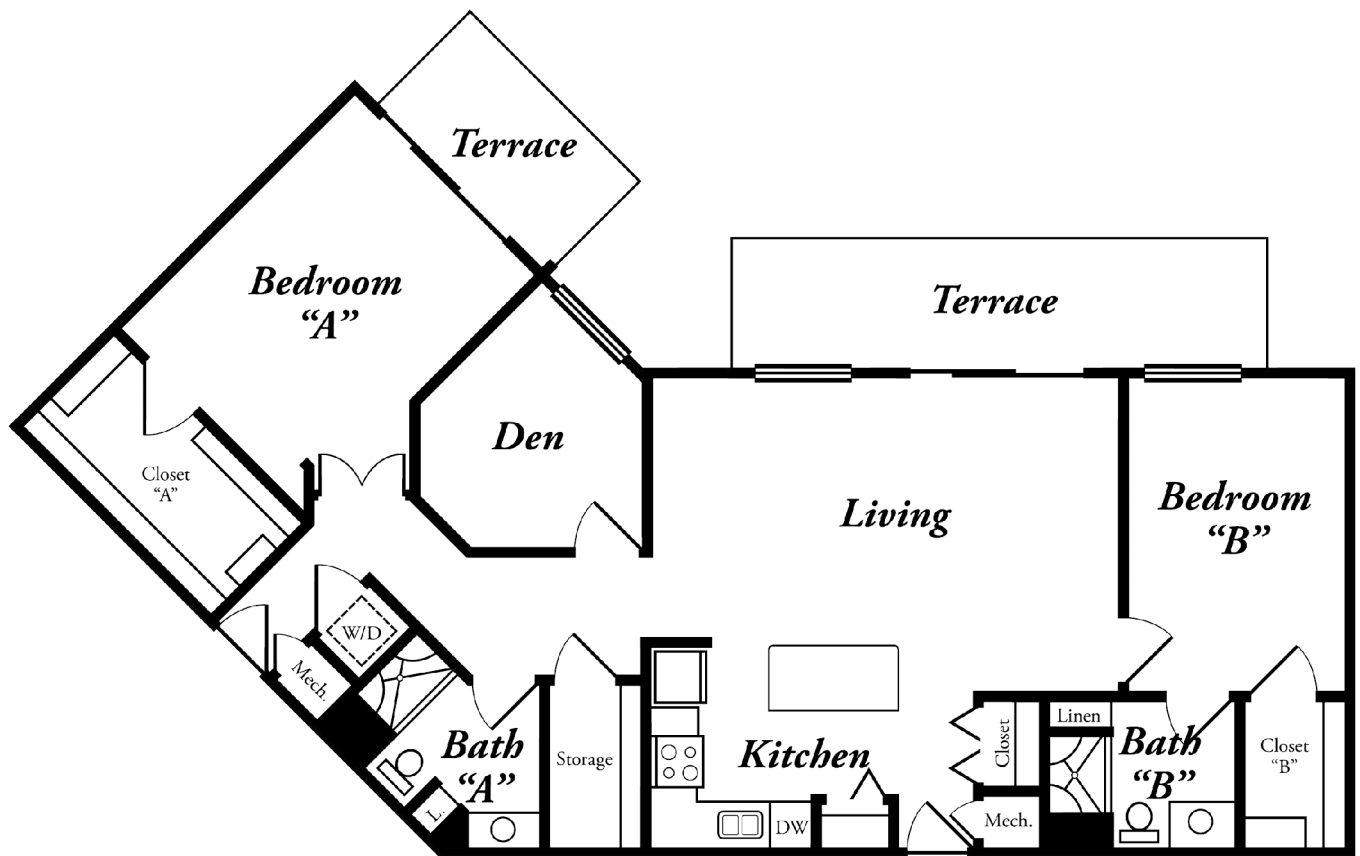

Independent Living

Stately Sequoia Floor Plan

2 Bedrooms | 2 Bathrooms | Den | 1,703 Square Feet

Independent Living

Stately Sequoia Floor Plan

2 Bedrooms | 2 Bathrooms | Den | 1,703 Square Feet