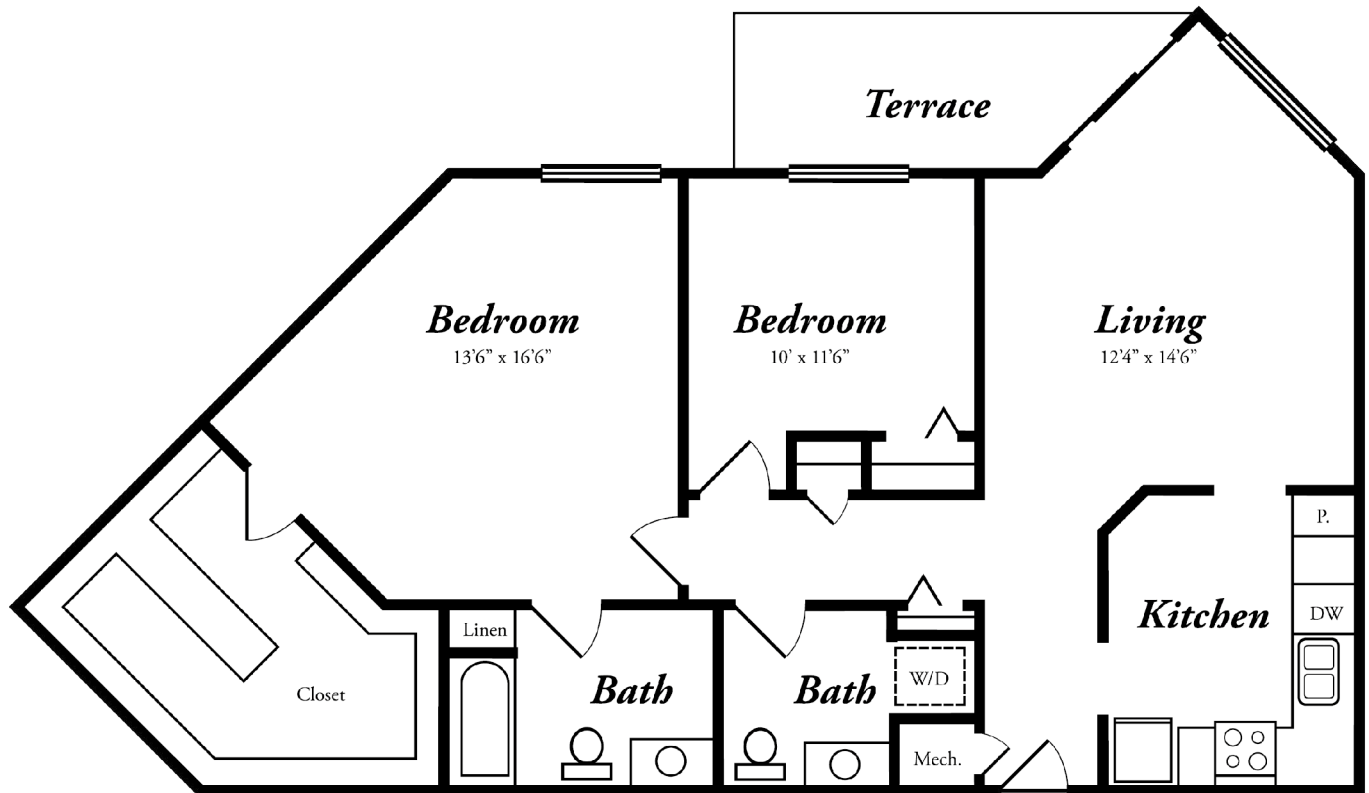

Independent Living

Plum Floor Plan

2 Bedrooms | 2 Bathrooms | 1,191 Square Feet

Independent Living

Plum Floor Plan

2 Bedrooms | 2 Bathrooms | 1,191 Square Feet