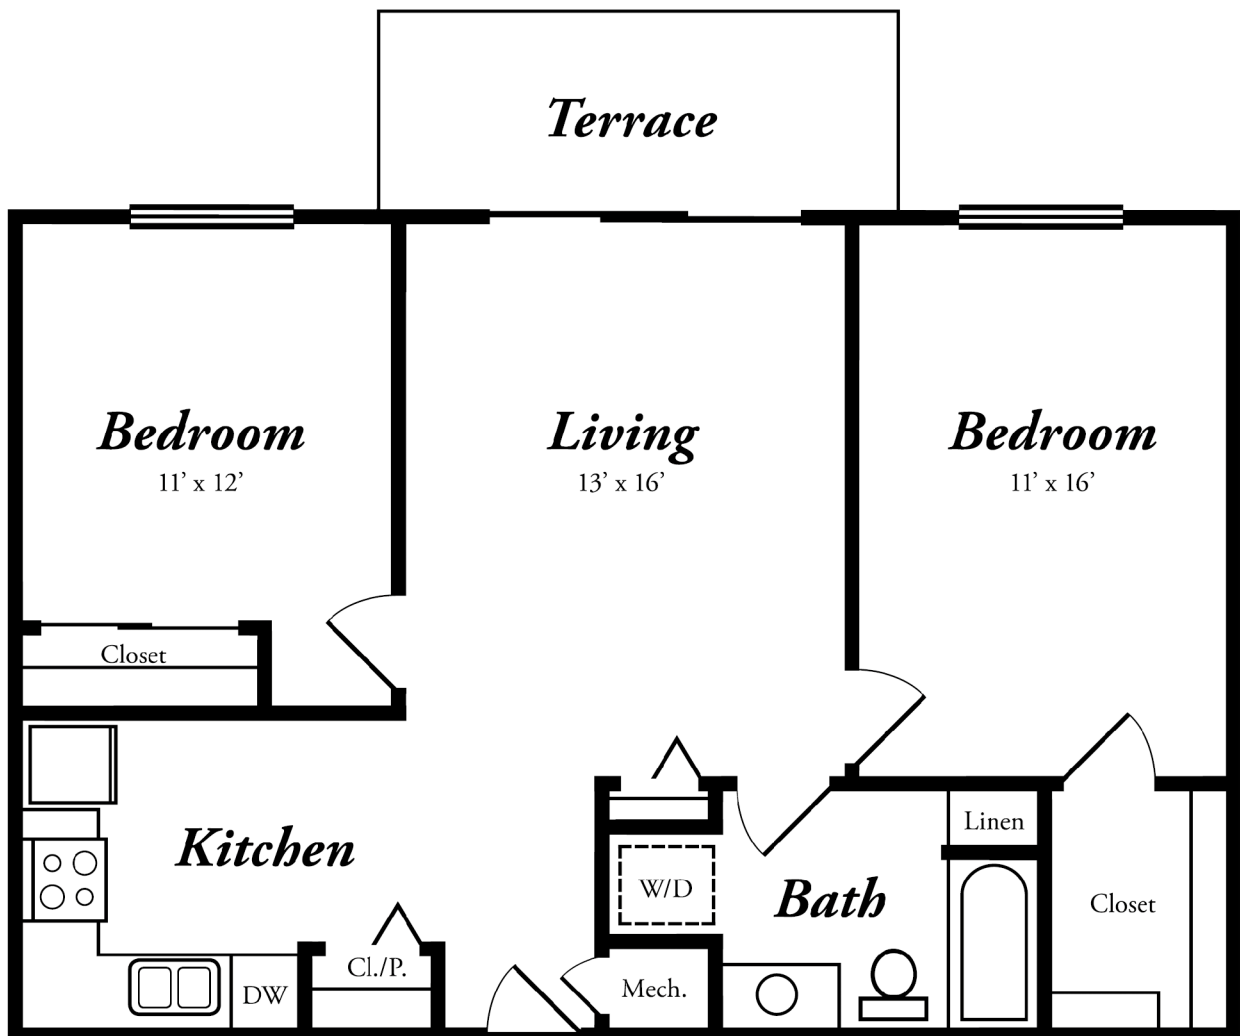

Independent Living

Pine Floor Plan

2 Bedrooms | 1 Bathroom | 920 Square Feet

Independent Living

Pine Floor Plan

2 Bedrooms | 1 Bathroom | 920 Square Feet