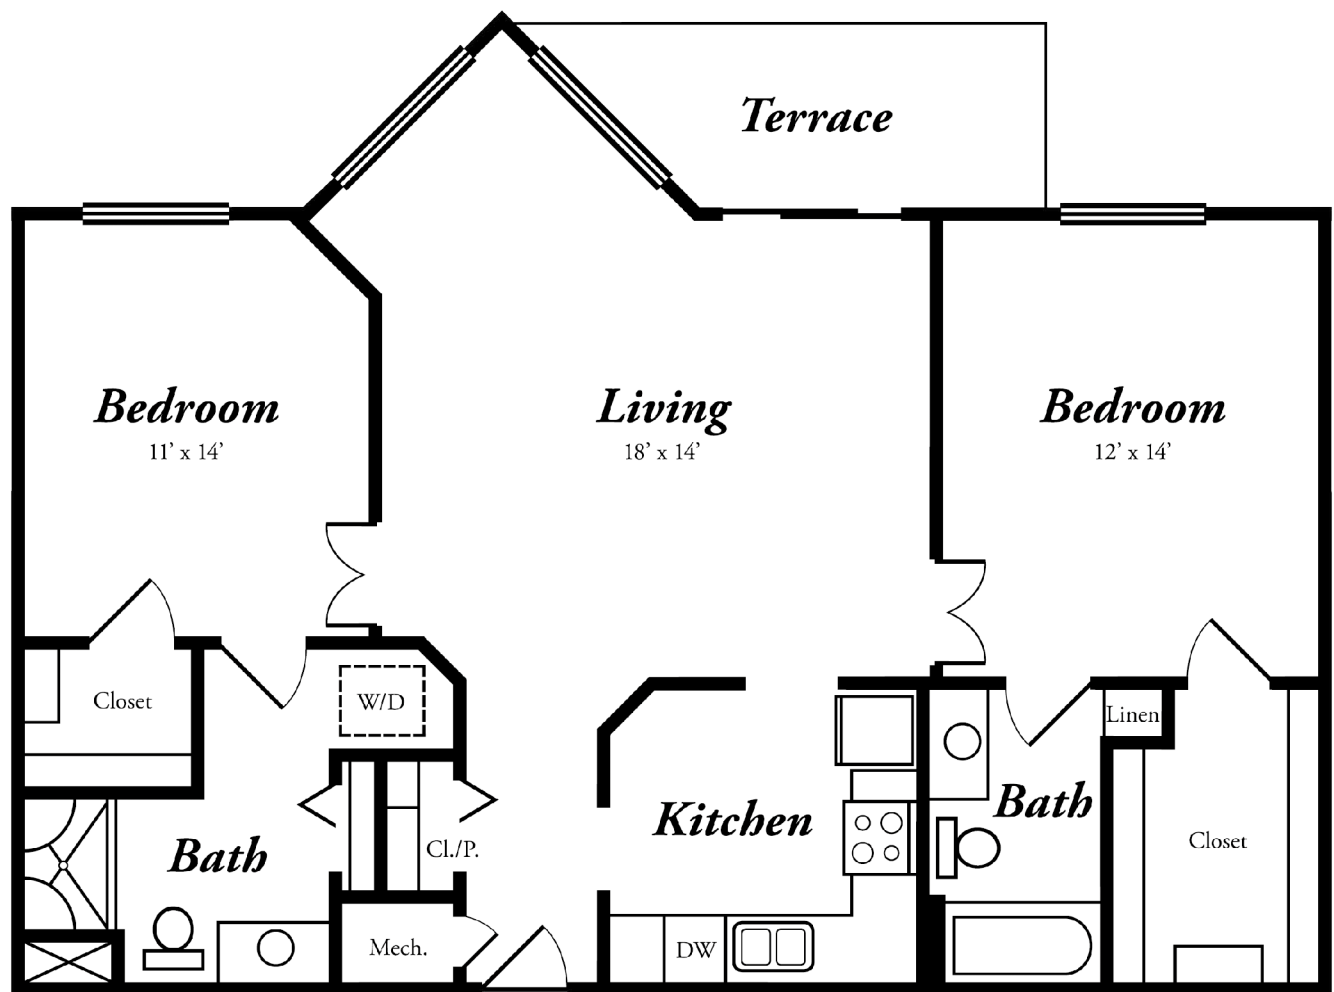

Independent Living

Linden Floor Plan

2 Bedrooms | 2 Bathrooms | 1,096 Square Feet

Independent Living

Linden Floor Plan

2 Bedrooms | 2 Bathrooms | 1,096 Square Feet