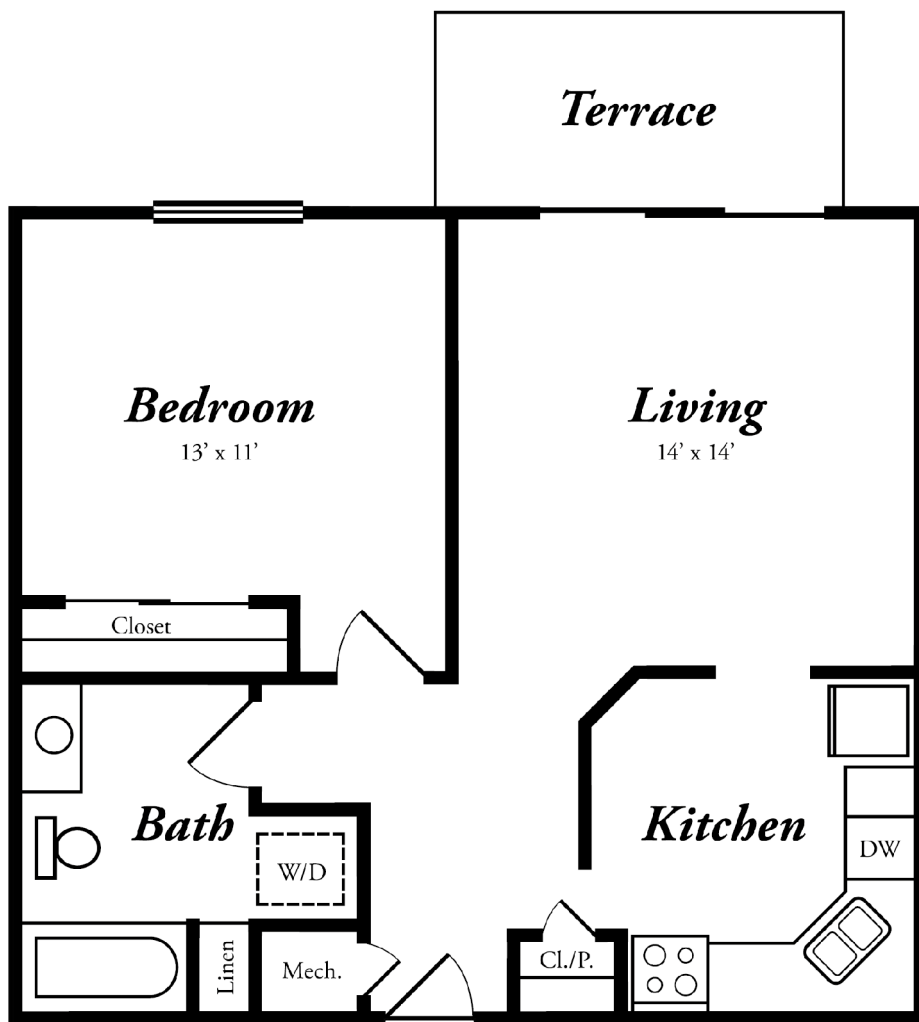

Arboretum Village
an Immanuel community

Independent Living

Hickory Floor Plan

1 Bedroom | 1 Bathroom | 703 Square Feet

Independent Living

Hickory Floor Plan

1 Bedroom | 1 Bathroom | 703 Square Feet