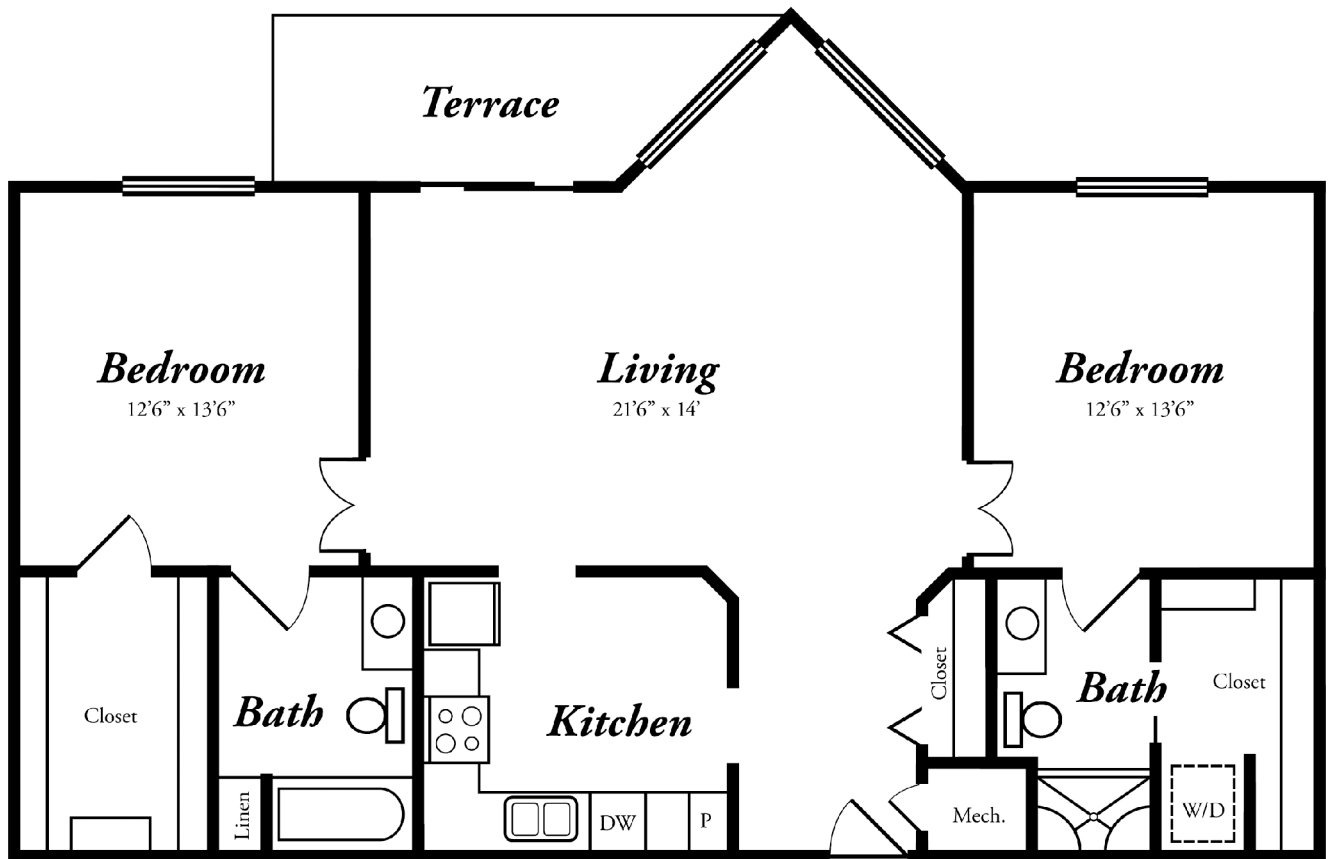

Independent Living

Hawthorn Floor Plan

2 Bedrooms | 2 Bathrooms | 1,247 Square Feet

Independent Living

Hawthorn Floor Plan

2 Bedrooms | 2 Bathrooms | 1,247 Square Feet