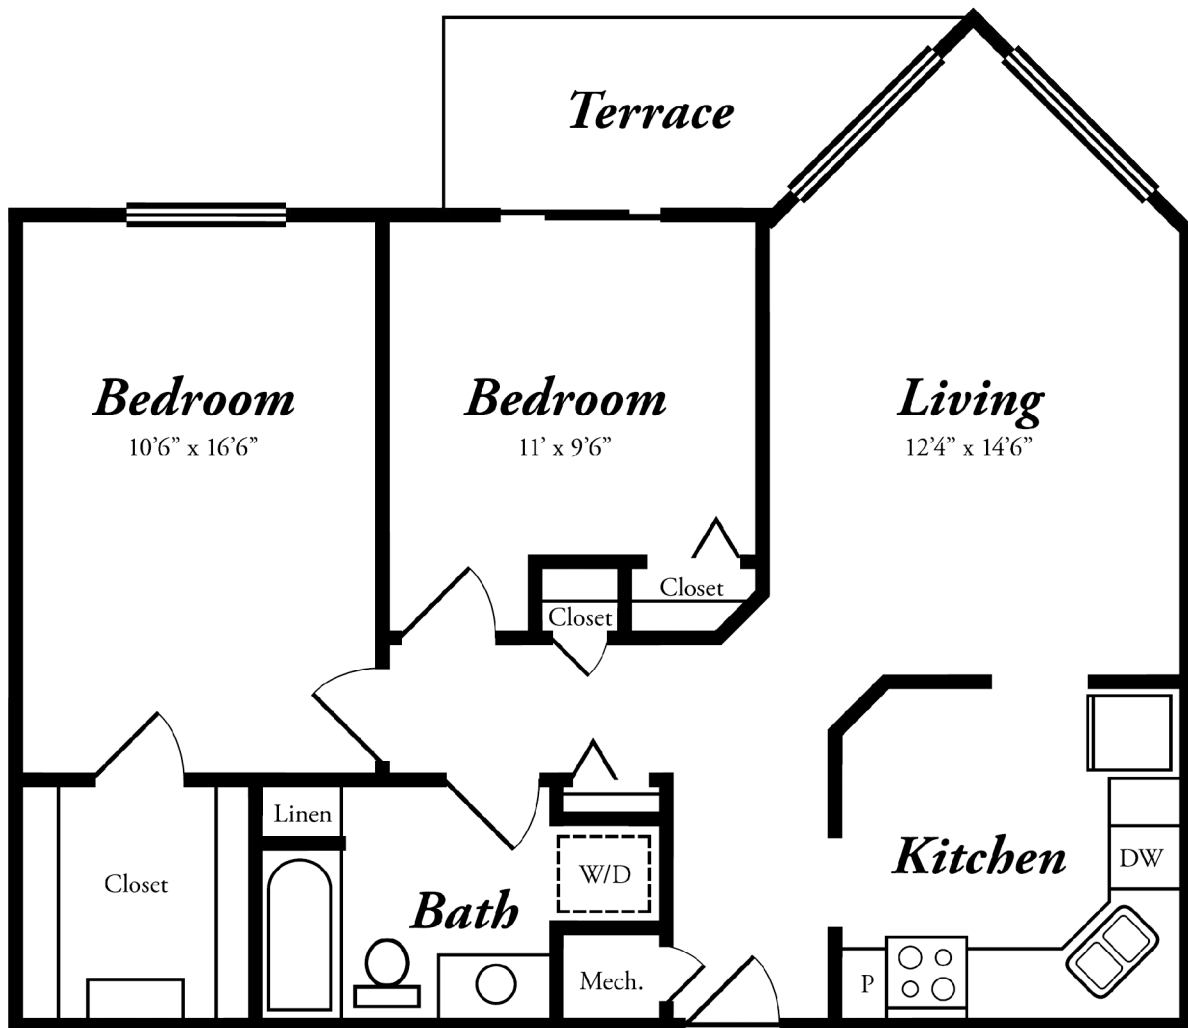

# Independent Living

## Ash Floor Plan

2 Bedrooms | 1 Bathroom | 938 Square Feet